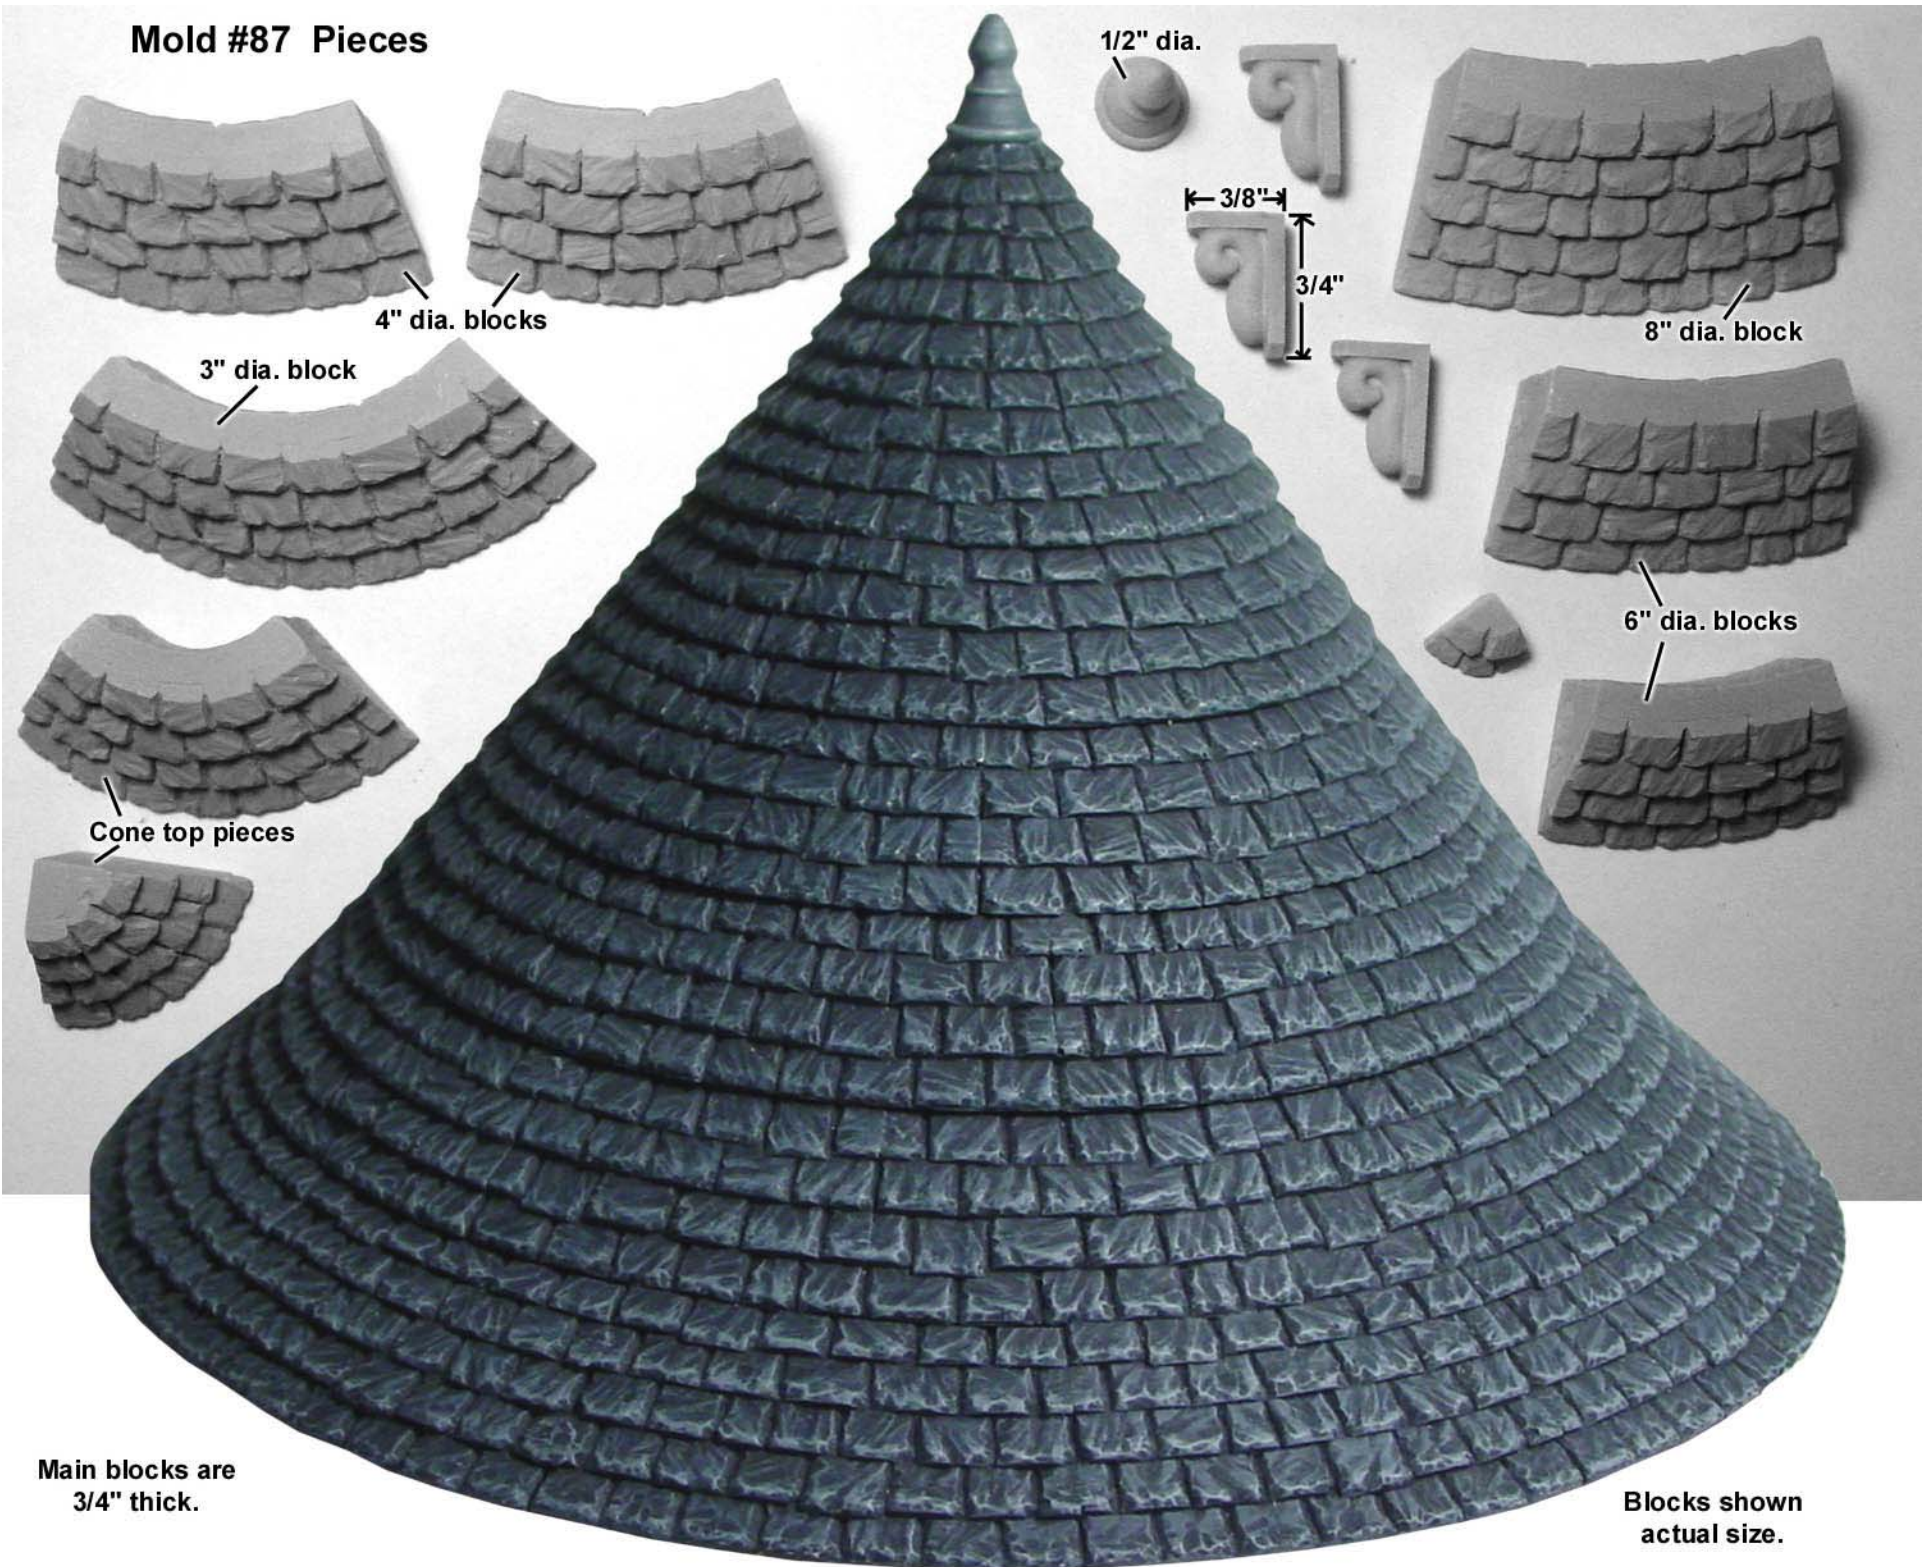

# Mold #87 Pieces

1/2" dia.

3/8"

3/4"

4" dia. blocks

3" dia. block

8" dia. block

6" dia. blocks

Cone top pieces

Main blocks are 3/4" thick.

Blocks shown actual size.