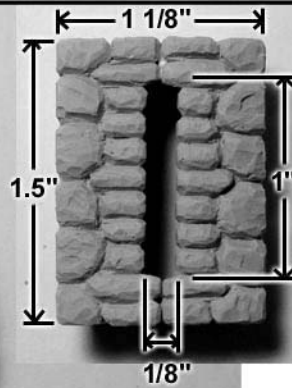

Mold #79 Pieces

These blocks are 1/2" thick.

These blocks are 1/4" thick.

Circle Size and Arrow Slit Details