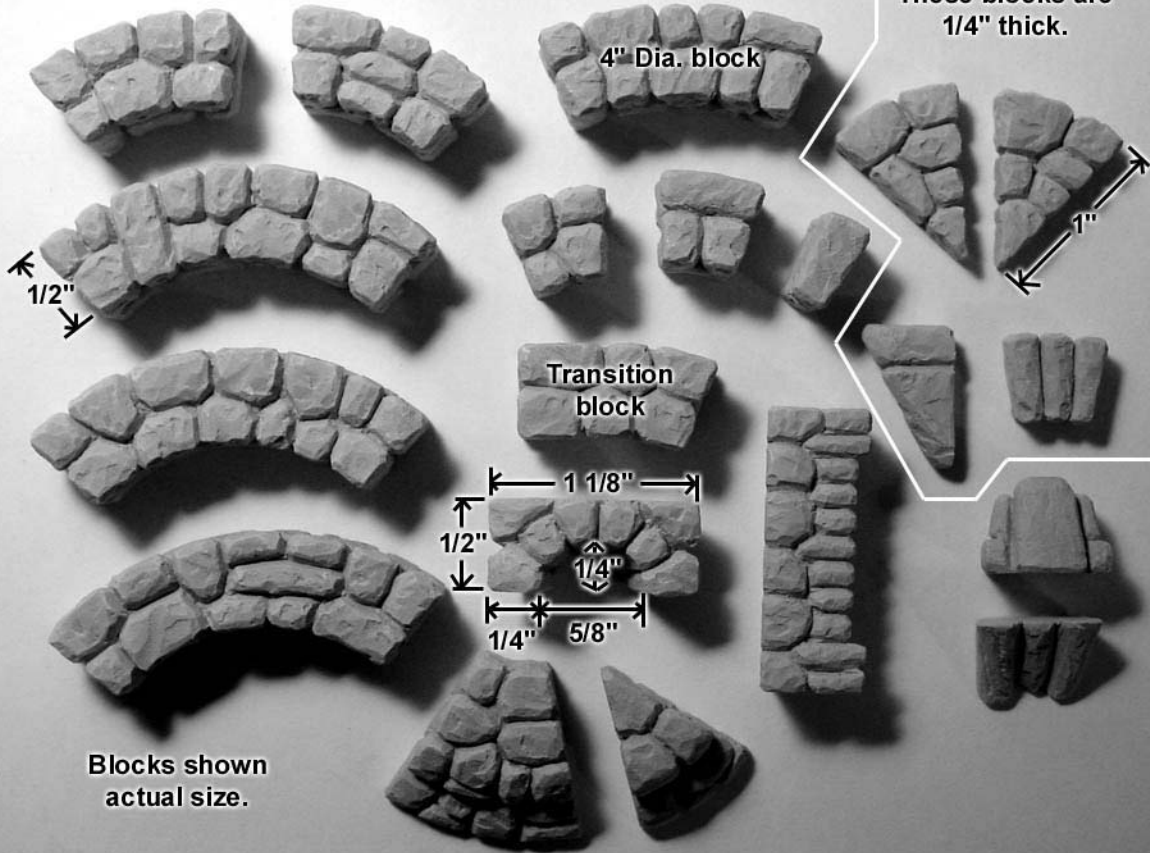

Mold #79 Pieces

These blocks are 1/2" thick.

These blocks are 1/4" thick.

Circle Size and Arrow Slit Details