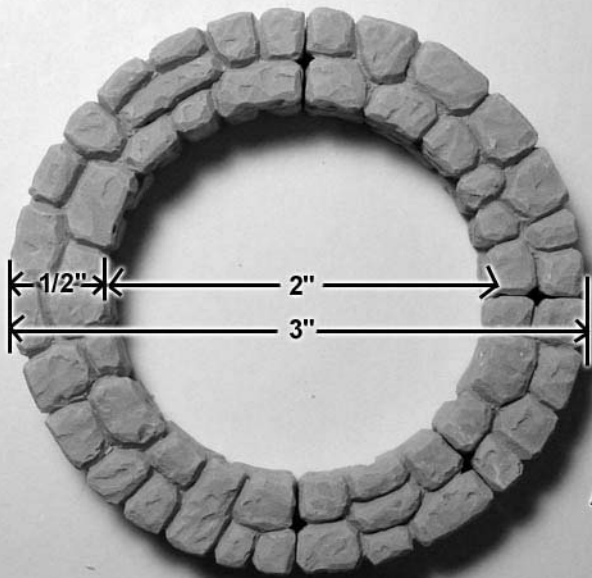

Mold #79 Pieces

These blocks are 1/2" thick.

These blocks are 1/4" thick.

Circle Size and Arrow Slit Details