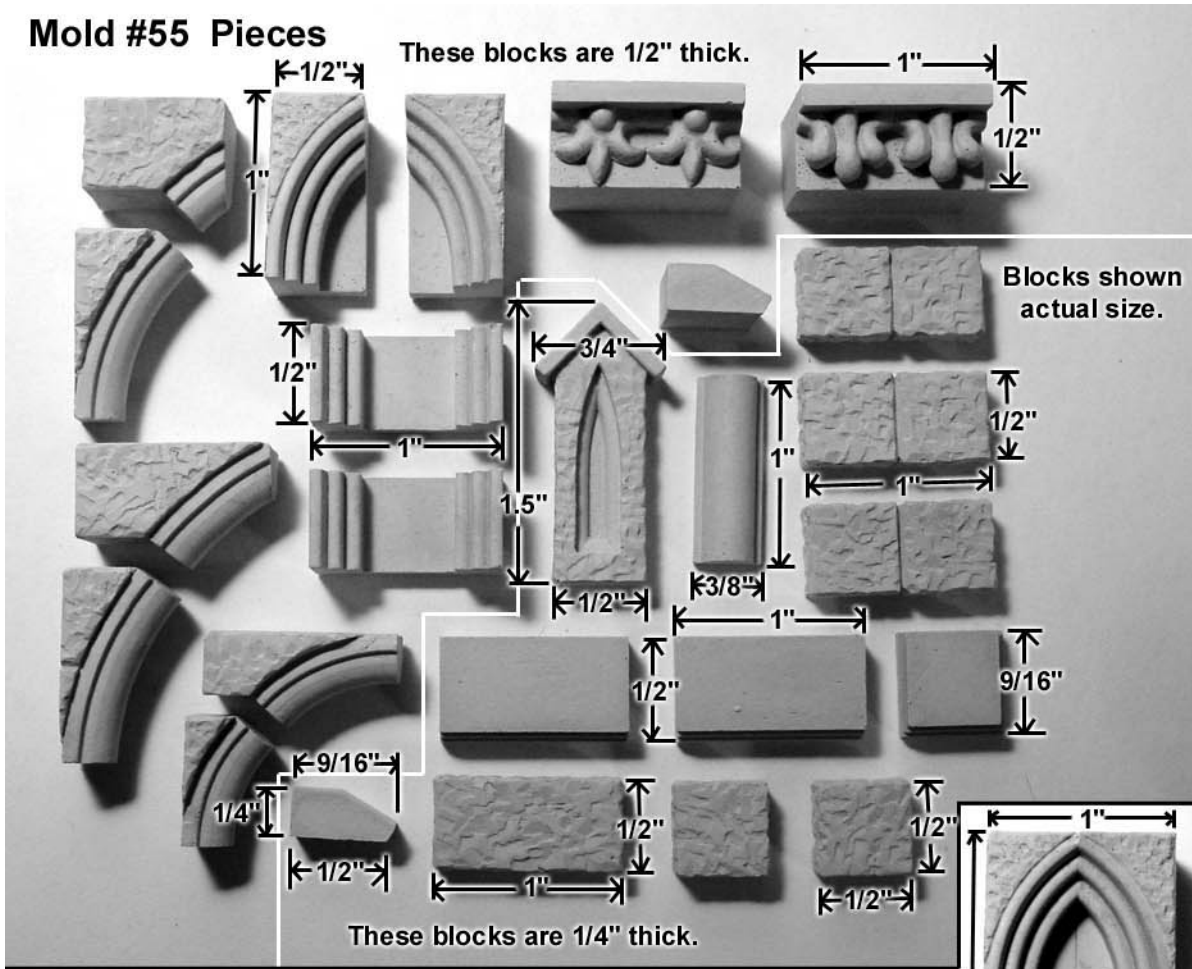

Mold #55 Pieces

These blocks are 1/2" thick.

These blocks are 1/4" thick.

Arch Details