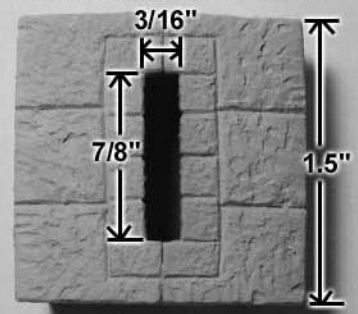

Mold #52 Pieces

All blocks are 1/2" thick unless otherwise noted.
Blocks shown actual size.

Circle size

Arrow slit detail.

Arrow slit back