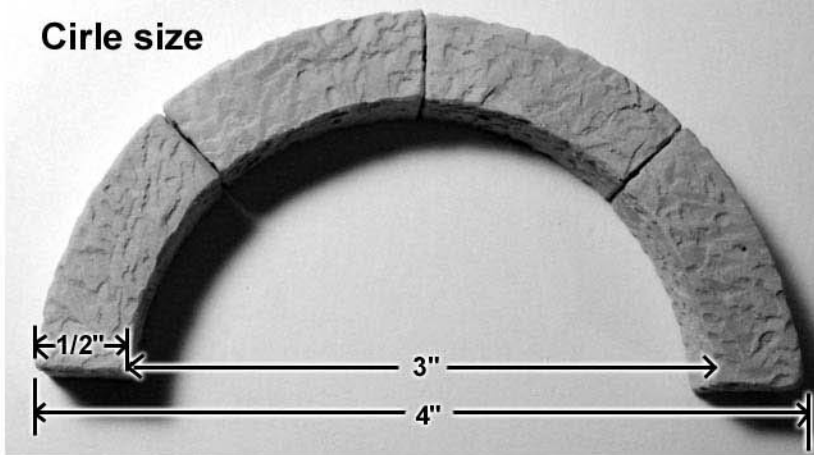

Mold #52 Pieces

All blocks are 1/2" thick unless otherwise noted.
Blocks shown actual size.

Circle size

Arrow slit detail.

Arrow slit back