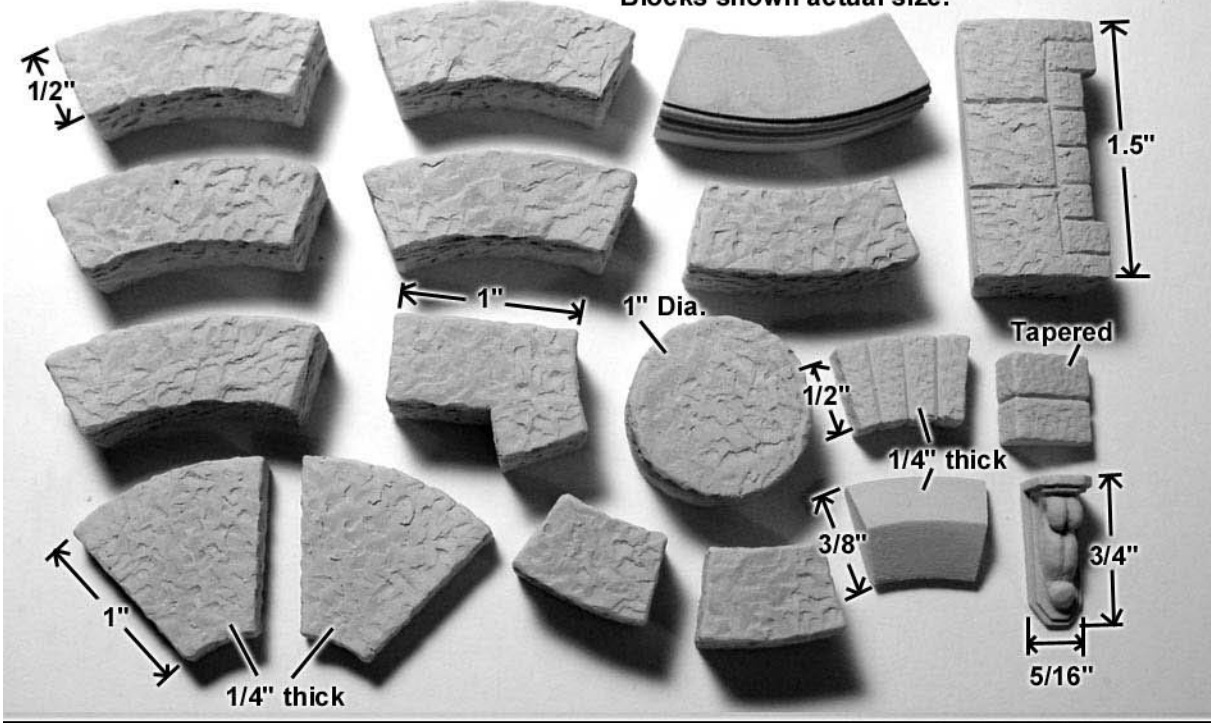

Mold #52 Pieces

All blocks are 1/2" thick unless otherwise noted.
Blocks shown actual size.

Circle size

Arrow slit detail.

Arrow slit back