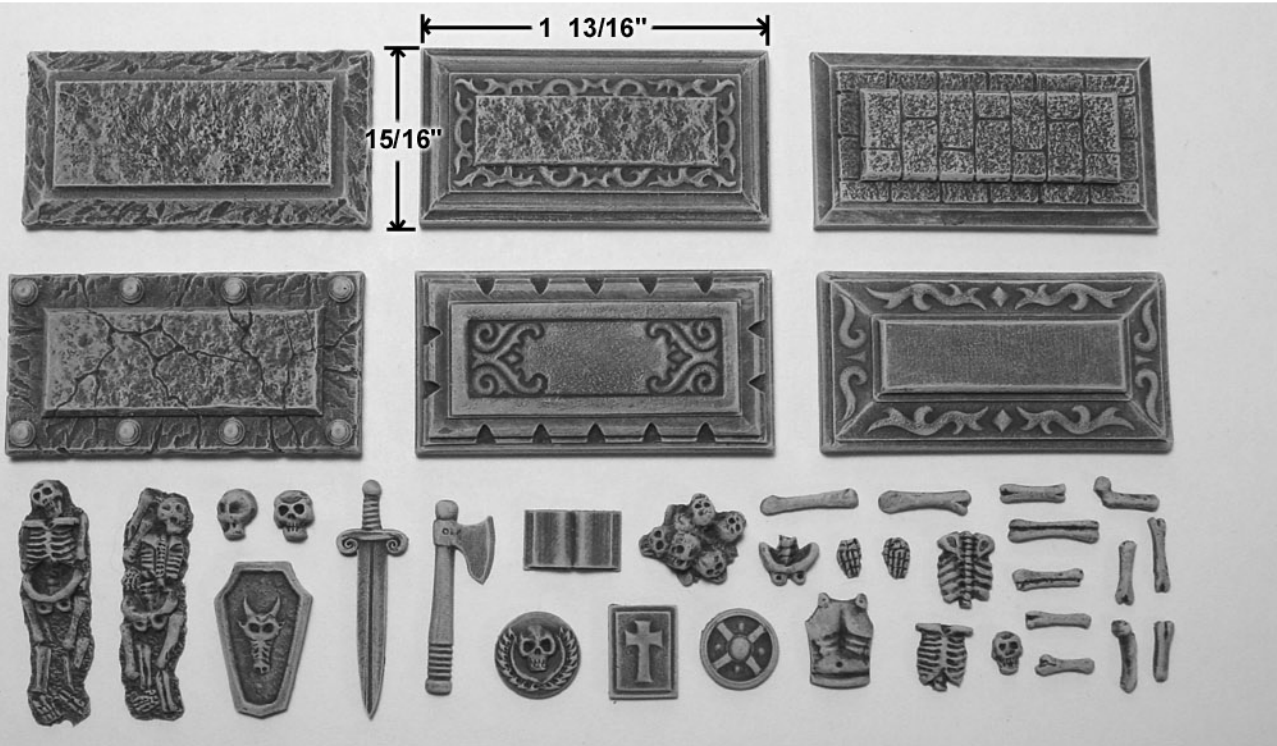

Mold #490 Pieces

Pieces shown actual size.

Lids shown assembled with tomb bases from mold #390.