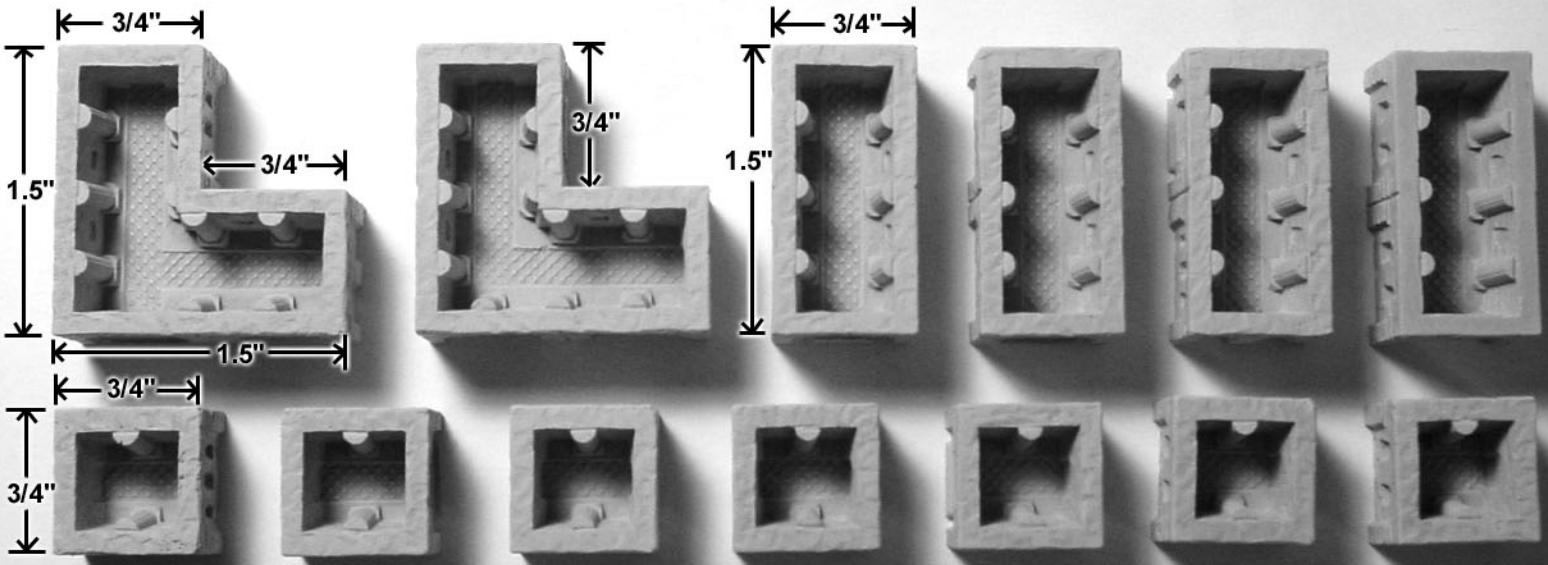

Mold #370 Pieces

All blocks are 5/8" high.

Blocks shown actual size.

Top view

Side view