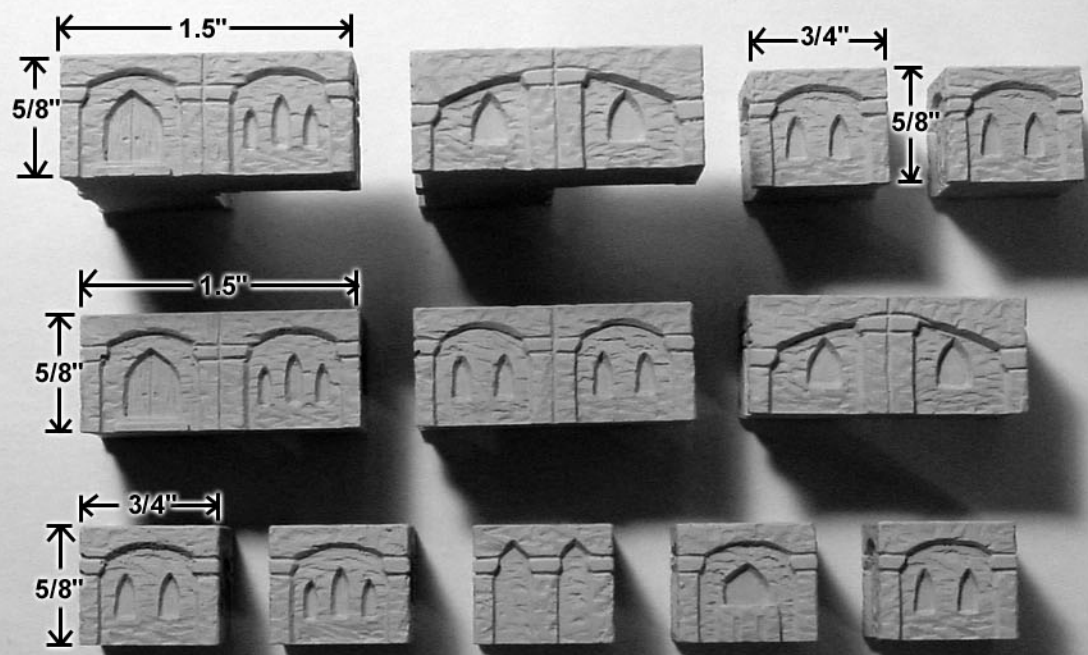

Mold #370 Pieces

All blocks are 5/8" high.

Blocks shown actual size.

Top view

Side view