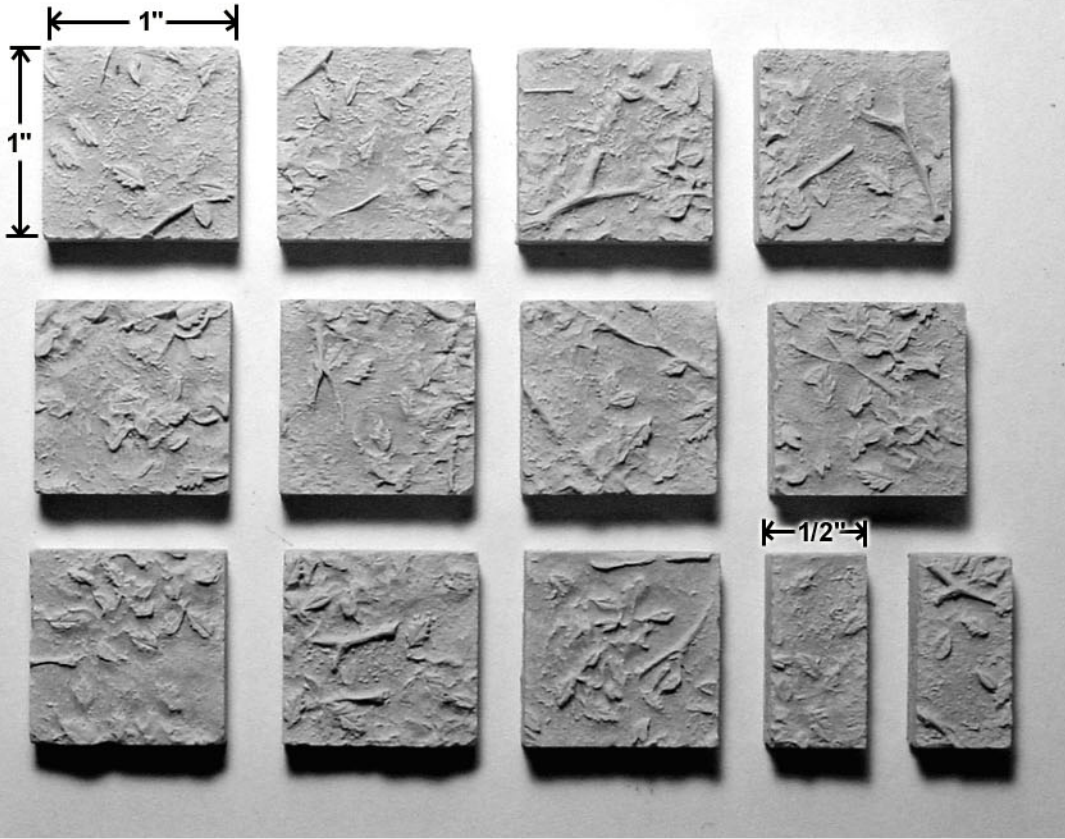

Mold #288 Pieces

All blocks are 1/4" thick.

Blocks shown
actual size.

Example of painted tiles.