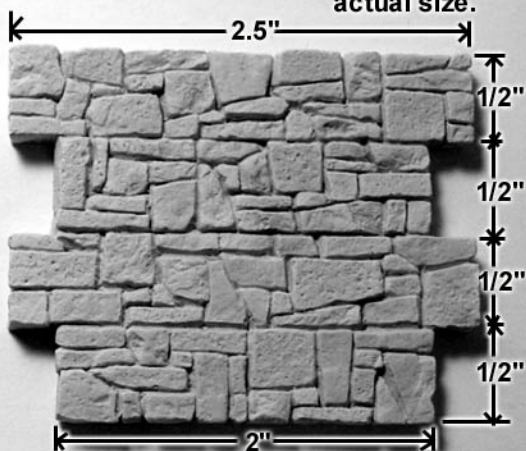

Mold #262 Pieces

All slabs are 1/4" thick.

Blocks shown
actual size.

Wall section shown painted using the earth tone colors.