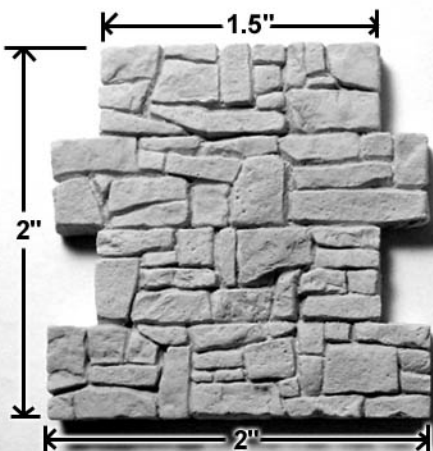

Mold #262 Pieces

All slabs are 1/4" thick.

Blocks shown
actual size.

Wall section shown painted using the earth tone colors.