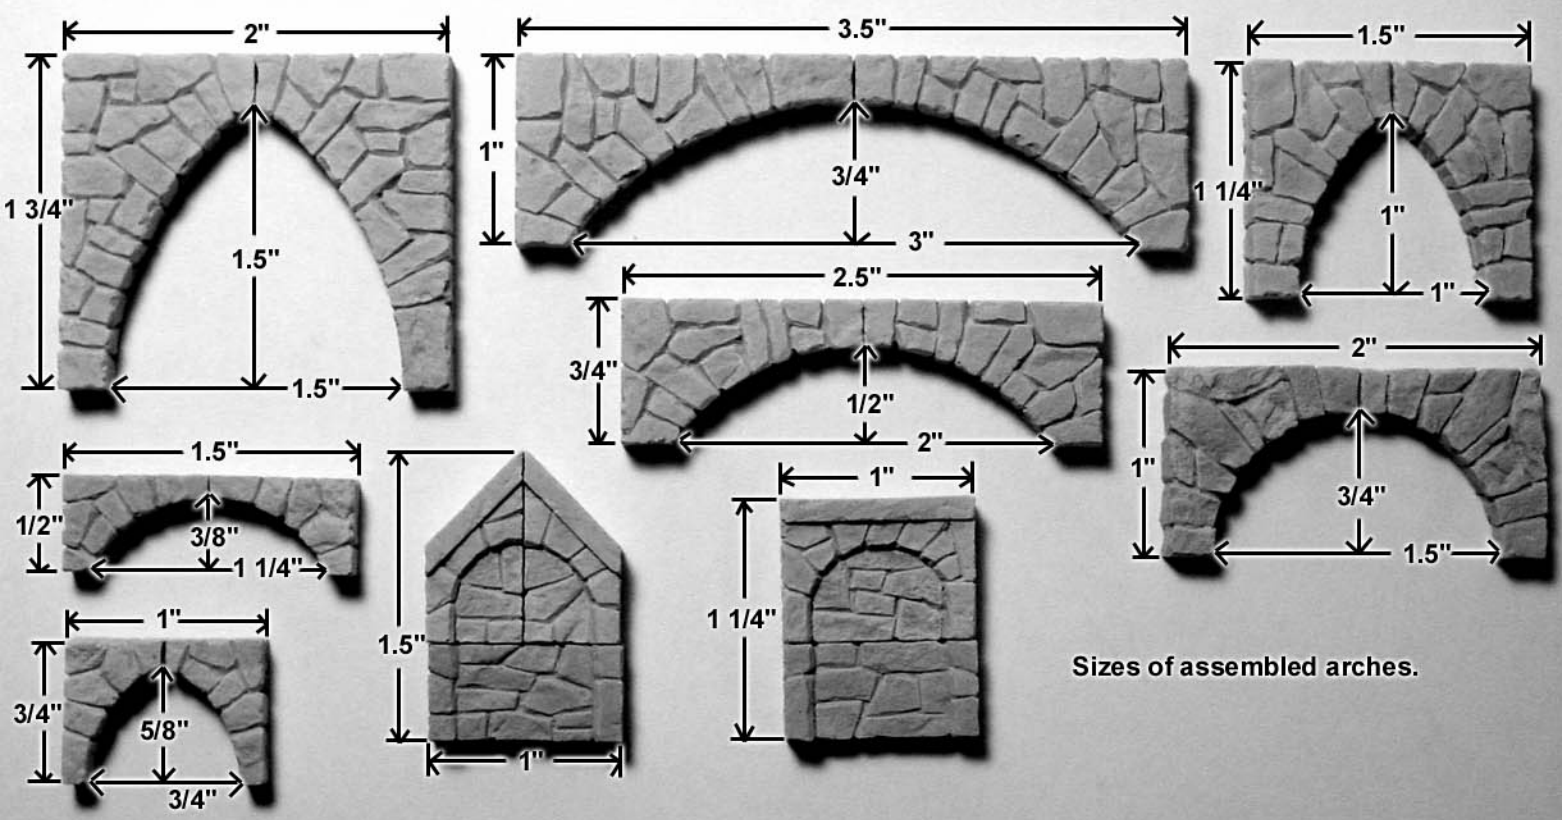

Mold #259 Pieces

Most blocks are 1/4" thick.

Blocks shown actual size.

Sizes of assembled arches.