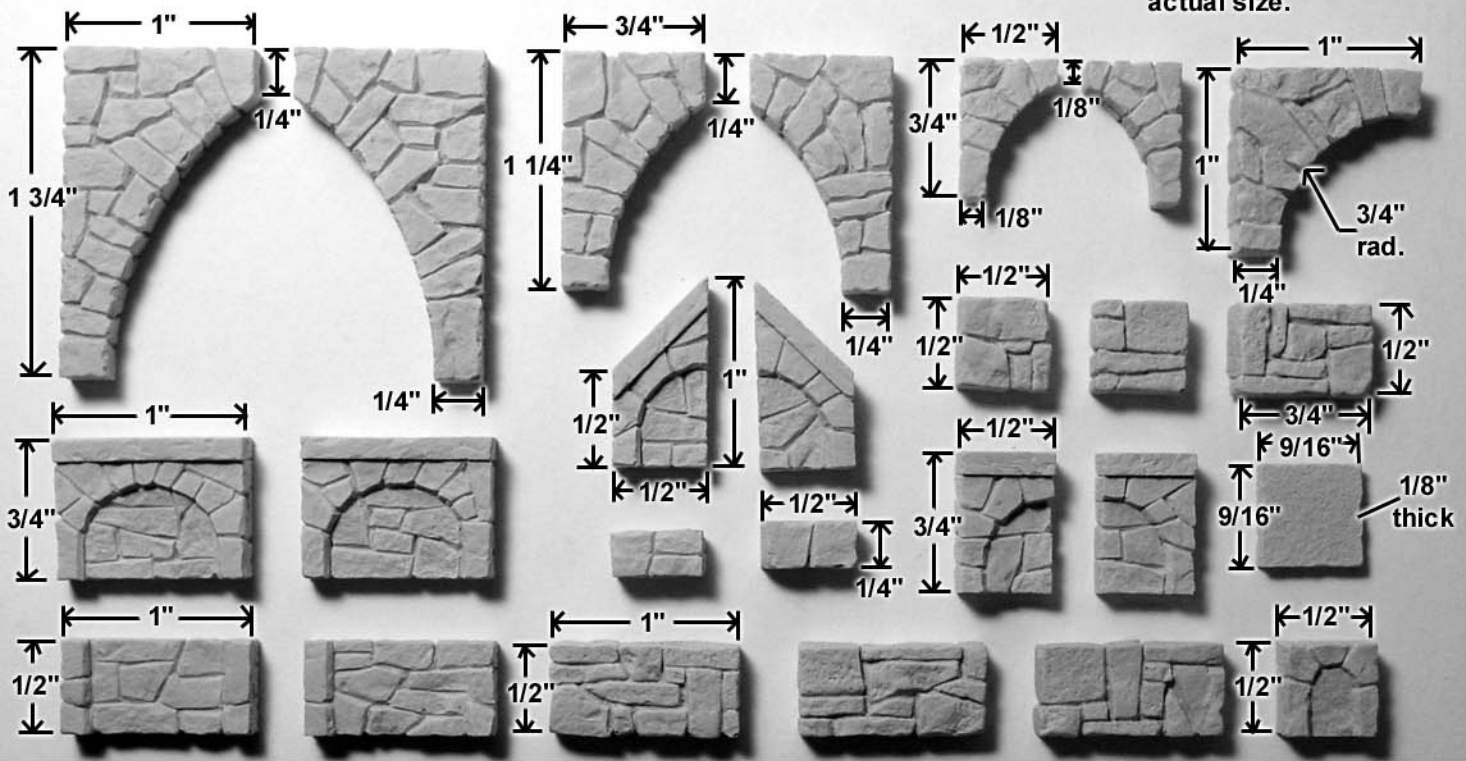

Mold #259 Pieces

Most blocks are 1/4" thick.

Blocks shown actual size.

Sizes of assembled arches.