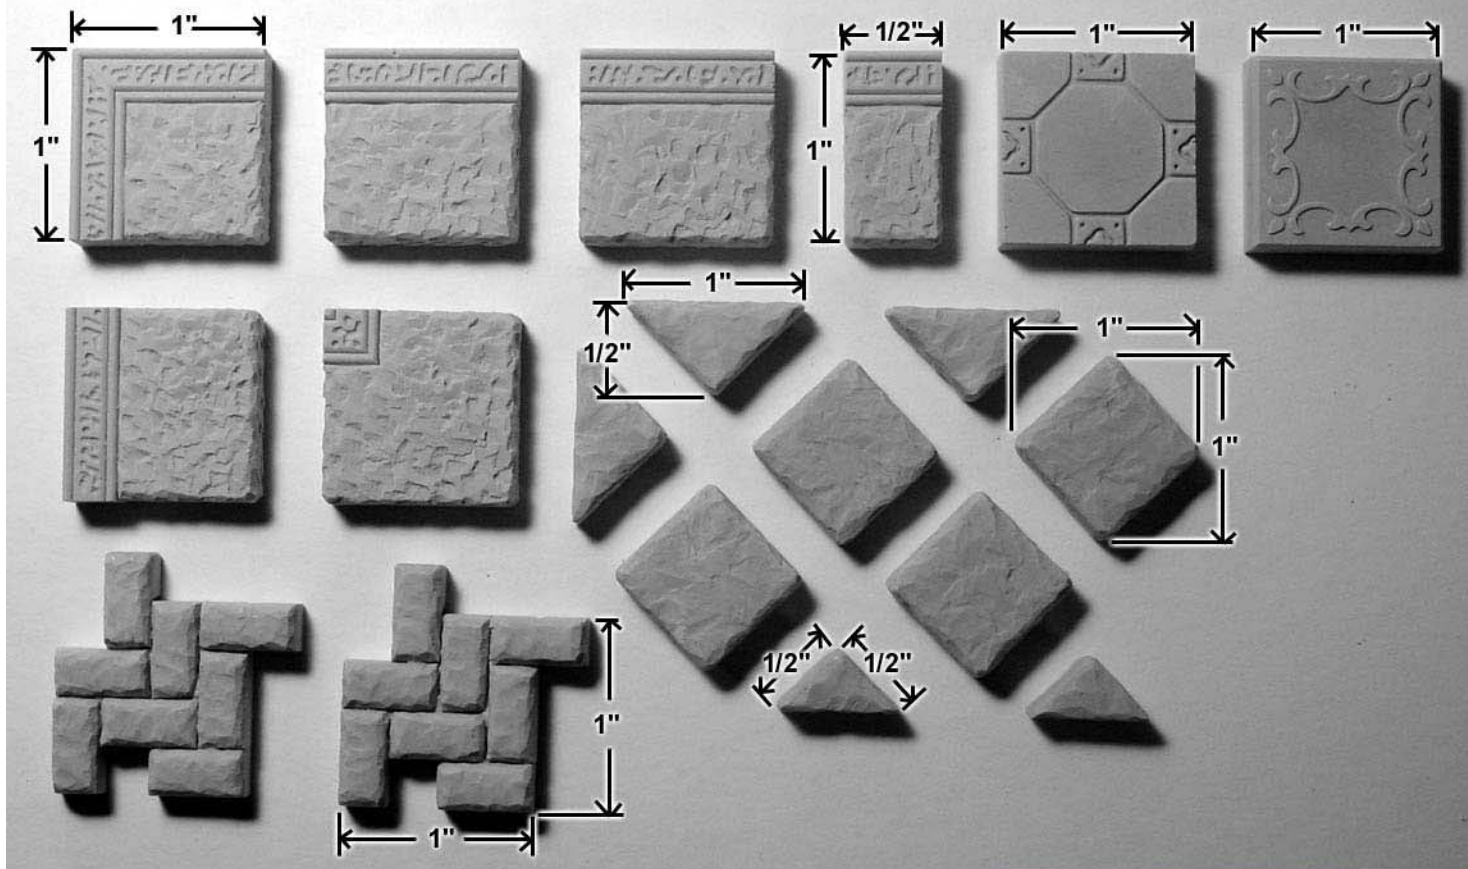

Mold #205 Pieces

All blocks are 1/4" thick.

Blocks shown actual size.

Detail of assembled and painted floor section.