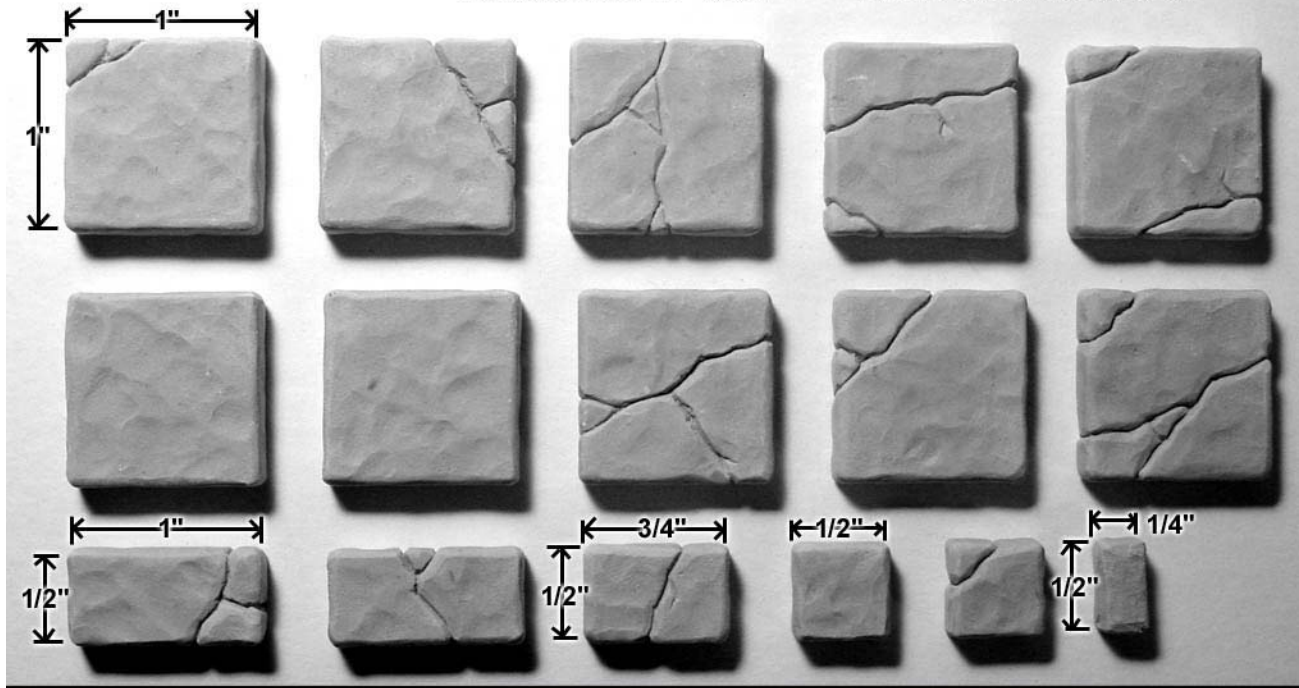

**Mold #203 Pieces**

All blocks are 1/4" thick.

Blocks shown actual size.

Floor sample painted using the Castle Gray colors.