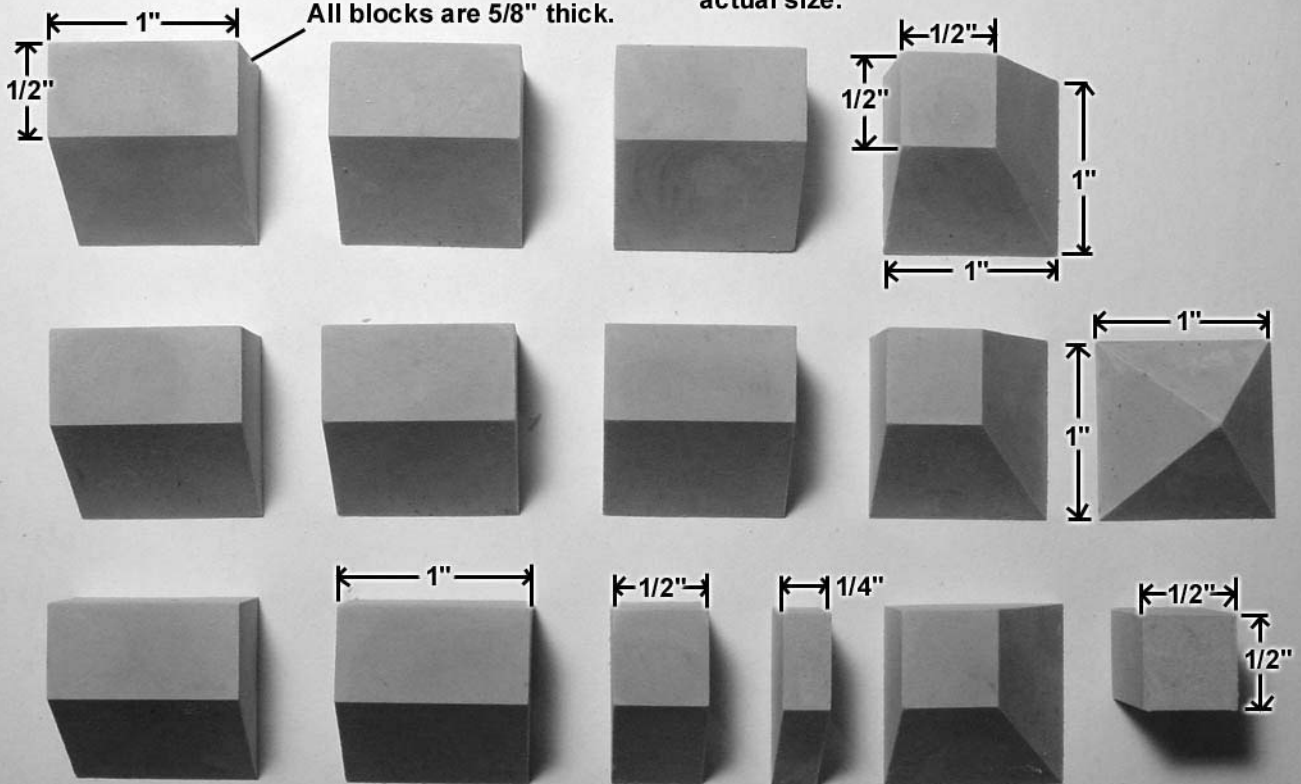

# Mold #91 Pieces

Blocks shown actual size.

All blocks are 5/8" thick.

Side view of pyramid blocks