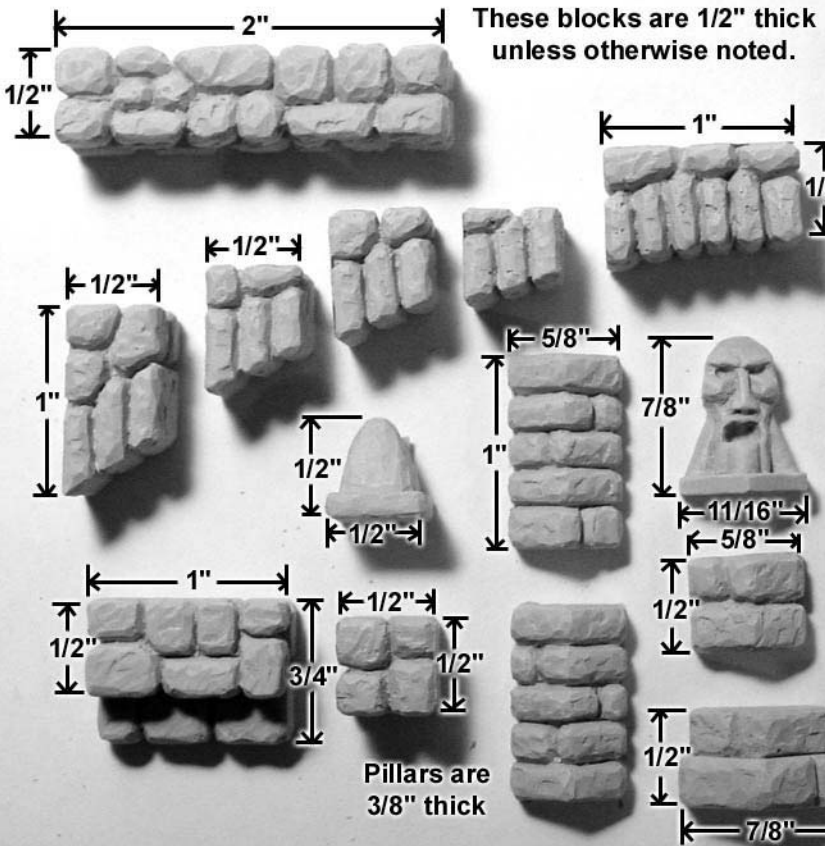

Mold #74 Pieces

Blocks shown actual size.

These blocks are 1/4" thick.

Pillars are 3/8" thick

Arch can be shortened in 1/2" increments.