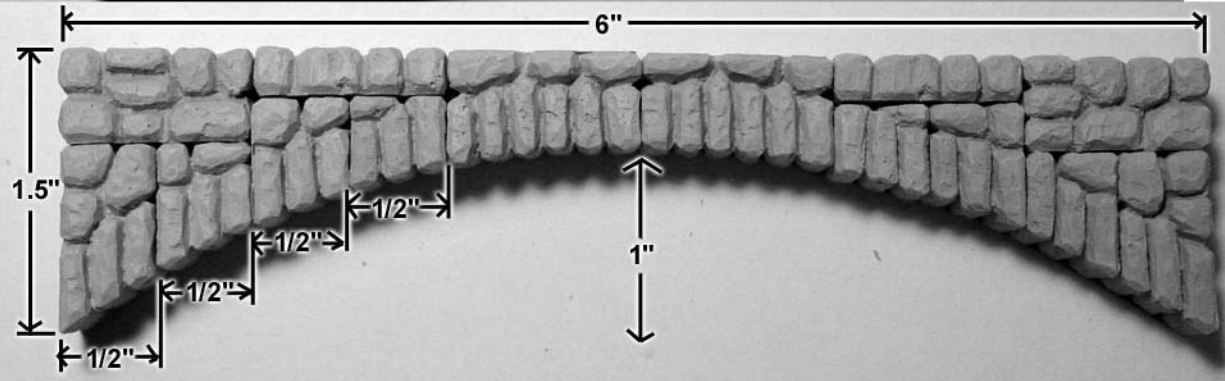

Mold #74 Pieces

Blocks shown actual size.

These blocks are 1/4" thick.

Pillars are 3/8" thick

Arch can be shortened in 1/2" increments.