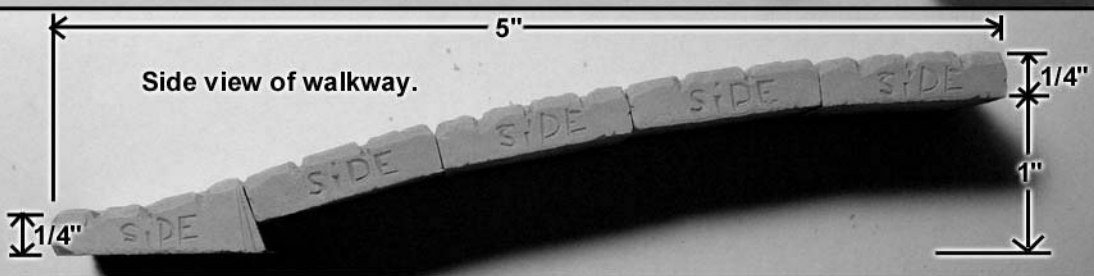

Mold #74 Pieces

Blocks shown actual size.

These blocks are 1/4" thick.

Pillars are 3/8" thick

Arch can be shortened in 1/2" increments.