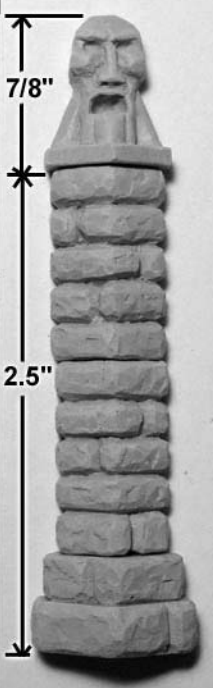

Mold #74 Pieces

Blocks shown actual size.

These blocks are 1/4" thick.

Pillars are 3/8" thick

Arch can be shortened in 1/2" increments.