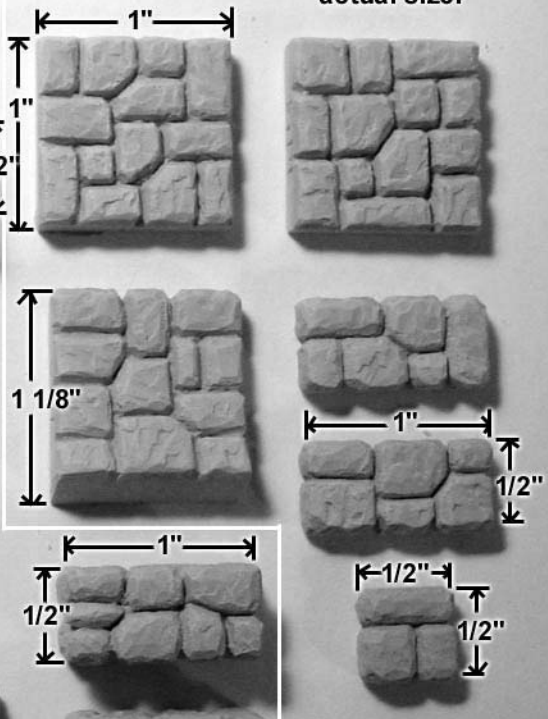

Mold #74 Pieces

Blocks shown actual size.

These blocks are 1/4" thick.

Pillars are 3/8" thick

Arch can be shortened in 1/2" increments.