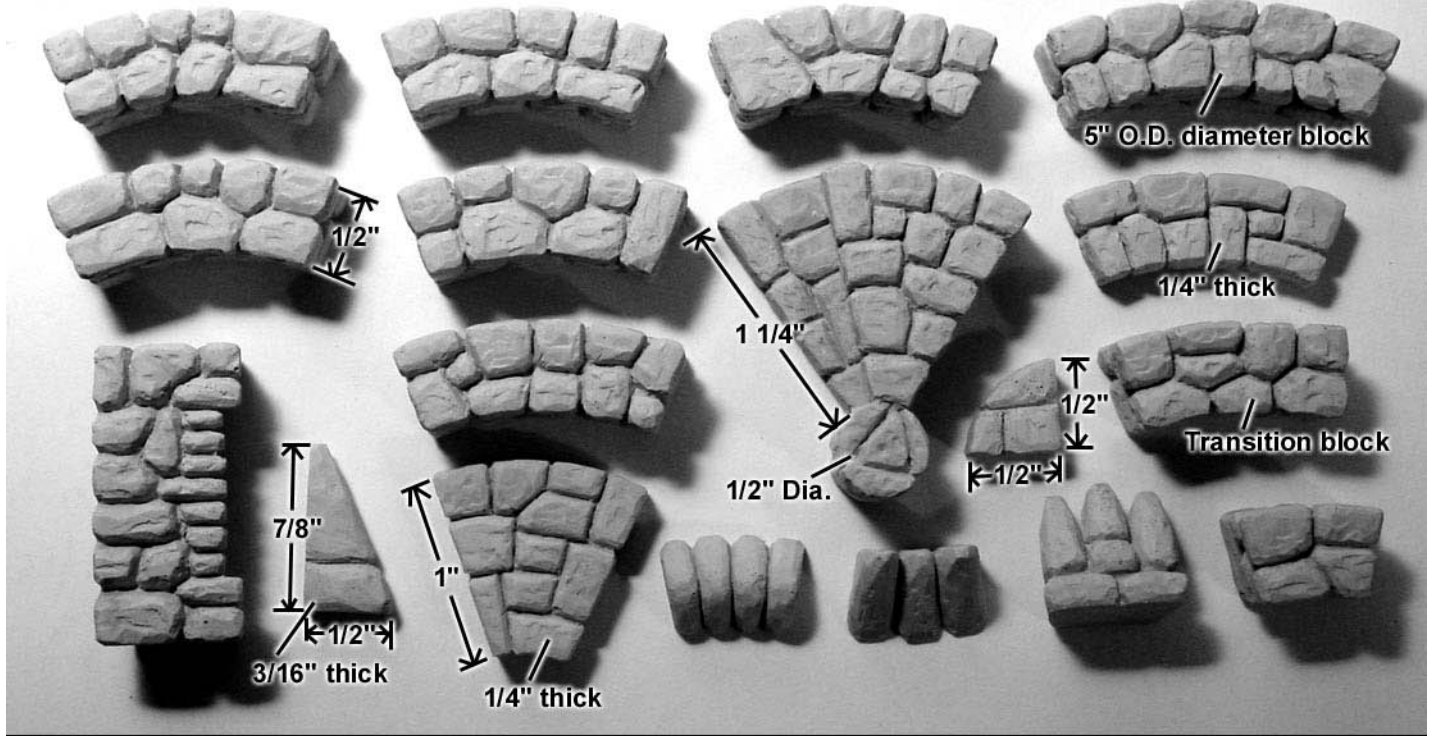

Mold #72 Pieces

These blocks are 1/2" thick unless otherwise noted.
Most blocks are 4" O.D. diameter.

Circle size and arrow slit details.