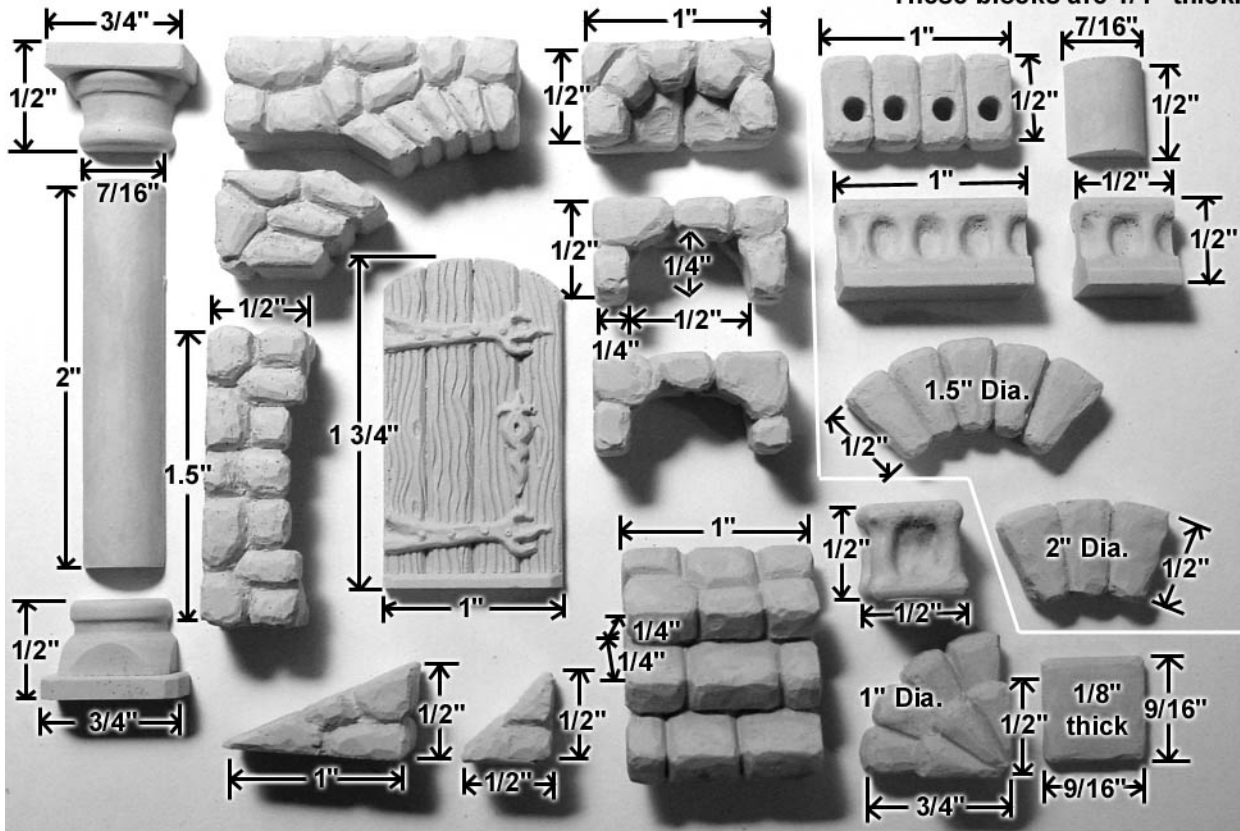

Mold #71 Pieces

These blocks are 1/2" thick.

These blocks are 1/4" thick.

Arch and Arrow Slit Details

Front

Back