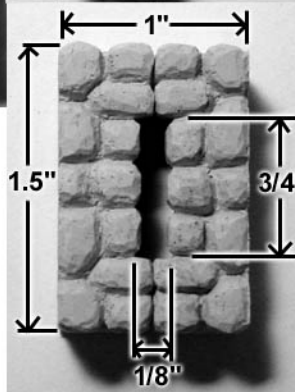

Mold #71 Pieces

These blocks are 1/2" thick.

These blocks are 1/4" thick.

Arch and Arrow Slit Details

Front

Back