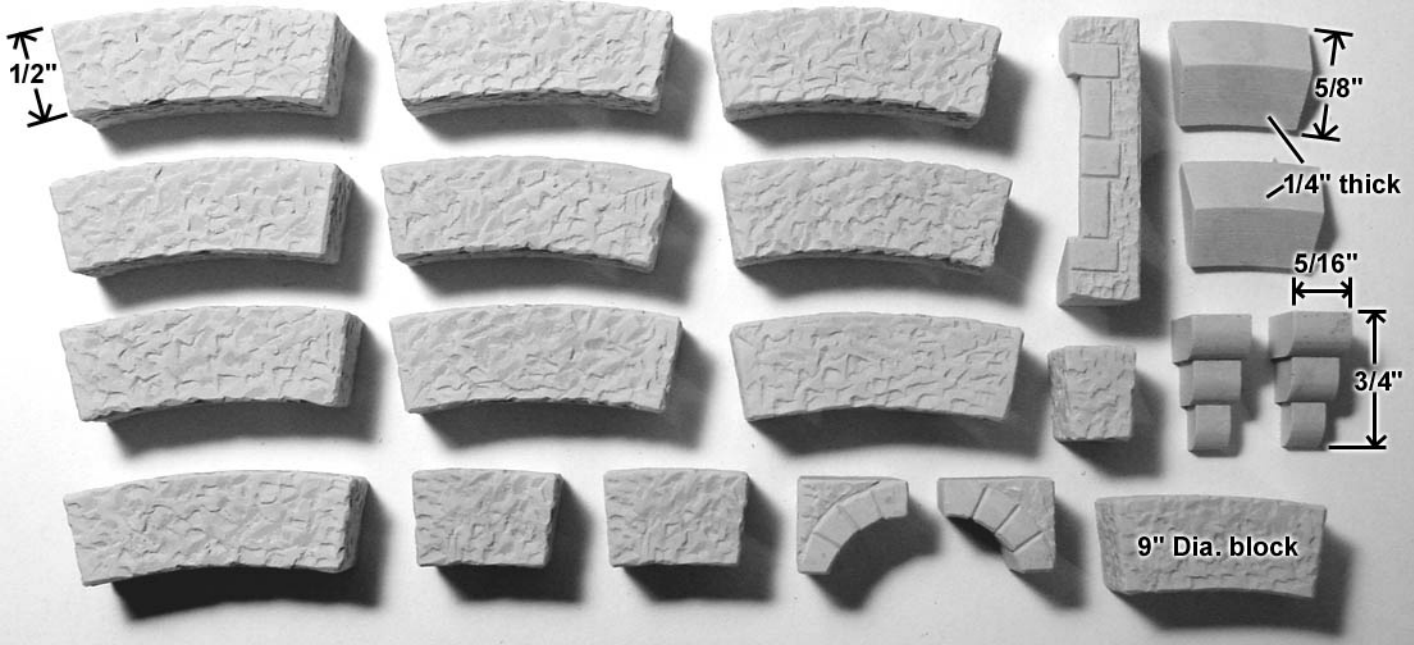

Mold #64 Pieces

Blocks are 1/2" thick unless otherwise noted.

Circle size, arrow slit and window details.