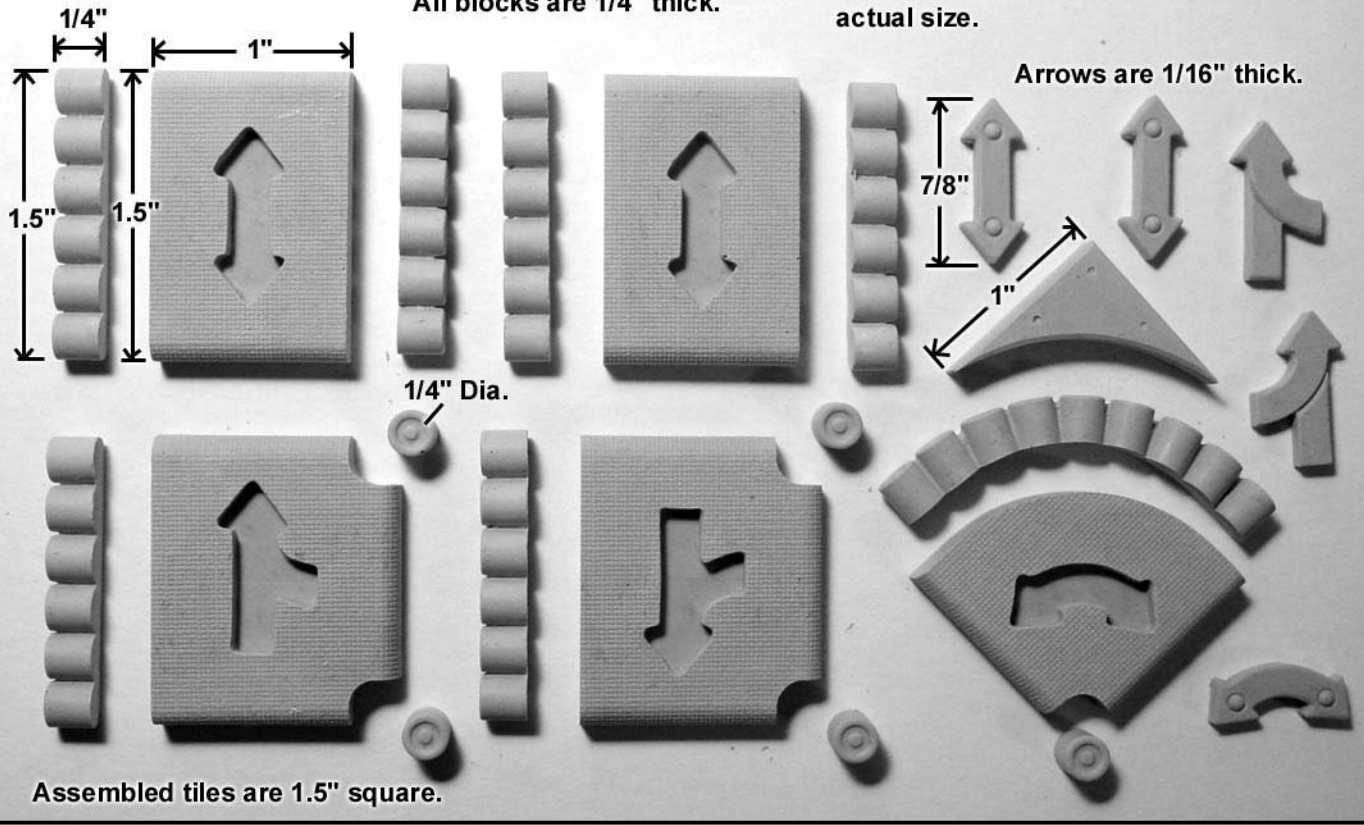

Mold #423 Pieces

Assembled tiles are 1.5" square.

Detail of assembled and painted tiles.