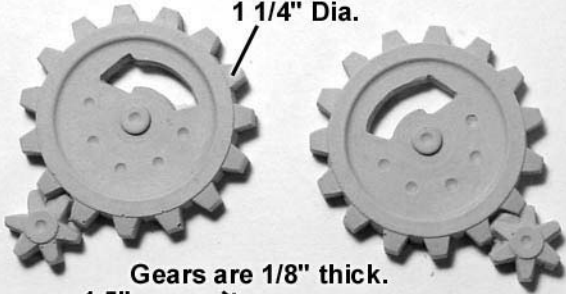

### Mold #422 Pieces

All blocks are 1/4" thick.

Blocks shown  
actual size.

Arrows are  
1/16" thick.

1 1/4" Dia.

Gears are 1/8" thick.

1.5"

1.5"

1/4" Dia.

1"

Assembled tiles are 1.5" square.

Detail of assembled and painted tiles.