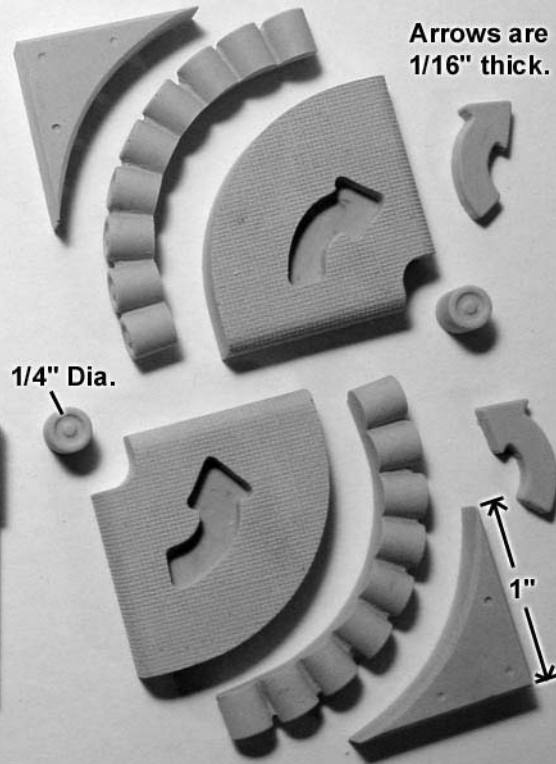

### Mold #422 Pieces

All blocks are 1/4" thick.

Blocks shown  
actual size.

Arrows are  
1/16" thick.

1 1/4" Dia.

Gears are 1/8" thick.

1.5"

1.5"

1/4" Dia.

1"

Assembled tiles are 1.5" square.

Detail of assembled and painted tiles.