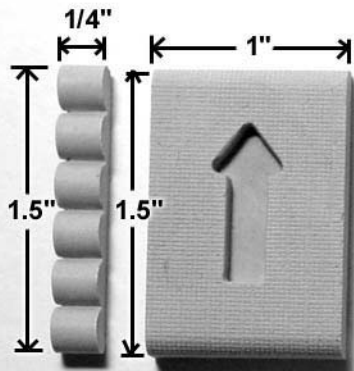

Mold #421 Pieces

All blocks are 1/4" thick.

Blocks shown actual size.

Arrows are 1/6" thick.

Assembled tiles are 1.5" square.

Detail of assembled and painted tiles.