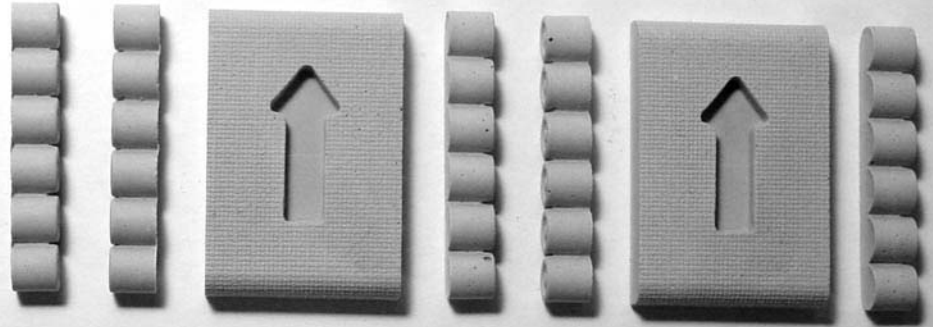

Mold #421 Pieces

All blocks are 1/4" thick.

Blocks shown actual size.

Arrows are 1/6" thick.

Assembled tiles are 1.5" square.

Detail of assembled and painted tiles.