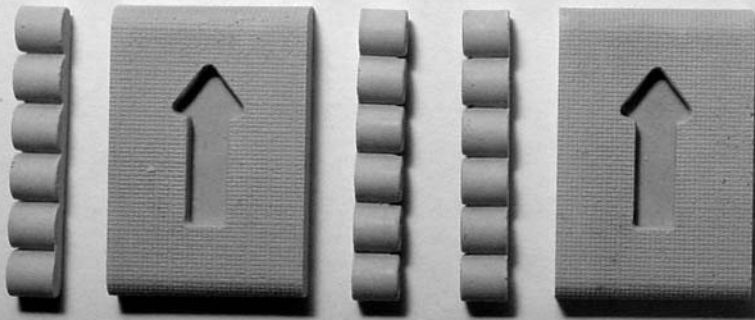

Mold #421 Pieces

All blocks are 1/4" thick.

Blocks shown actual size.

Arrows are 1/6" thick.

Assembled tiles are 1.5" square.

Detail of assembled and painted tiles.