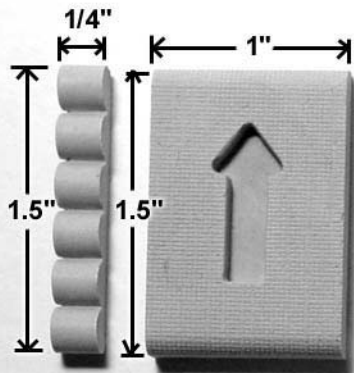

Mold #421 Pieces

All blocks are 1/4" thick.

Blocks shown actual size.

Arrows are 1/6" thick.

Assembled tiles are 1.5" square.

Detail of assembled and painted tiles.