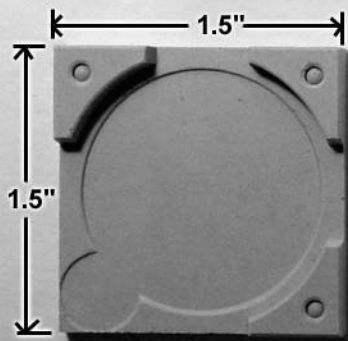

Mold #420 Pieces

All blocks are 1/4" thick.

Blocks shown actual size.

Assembled tiles are 1.5" square.

Detail of assembled and painted tiles.