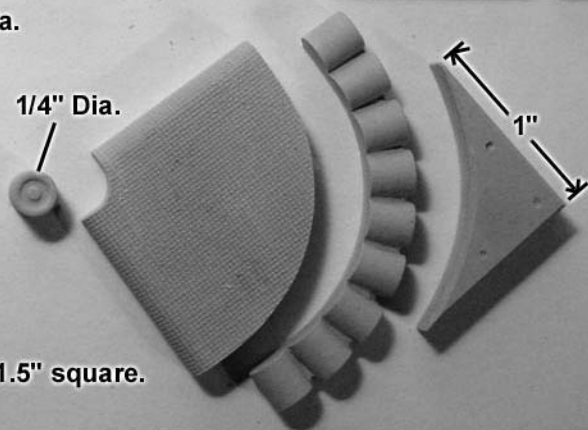

Mold #420 Pieces

All blocks are 1/4" thick.

Blocks shown actual size.

Assembled tiles are 1.5" square.

Detail of assembled and painted tiles.