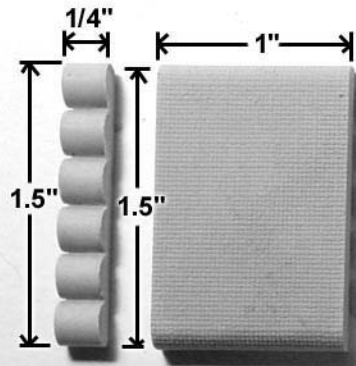

Mold #420 Pieces

All blocks are 1/4" thick.

Blocks shown actual size.

Assembled tiles are 1.5" square.

Detail of assembled and painted tiles.