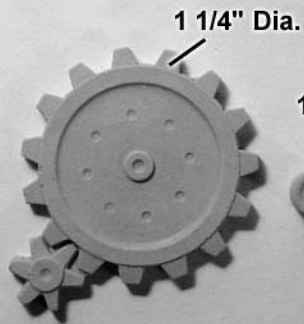

Mold #420 Pieces

All blocks are 1/4" thick.

Blocks shown actual size.

Assembled tiles are 1.5" square.

Detail of assembled and painted tiles.