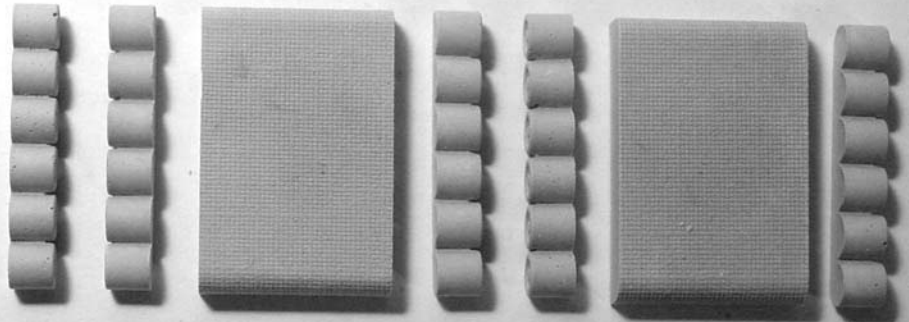

Mold #420 Pieces

All blocks are 1/4" thick.

Blocks shown actual size.

Assembled tiles are 1.5" square.

Detail of assembled and painted tiles.