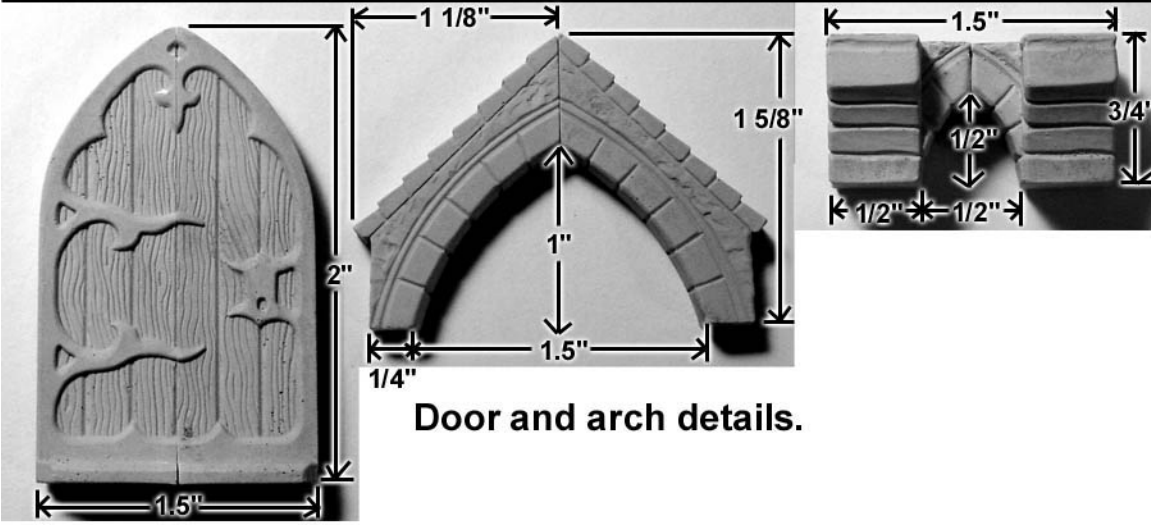

Mold #42 Pieces

Blocks shown actual size.

Most pieces are 1/4" thick but there is a lot of variation.

Door and arch details.