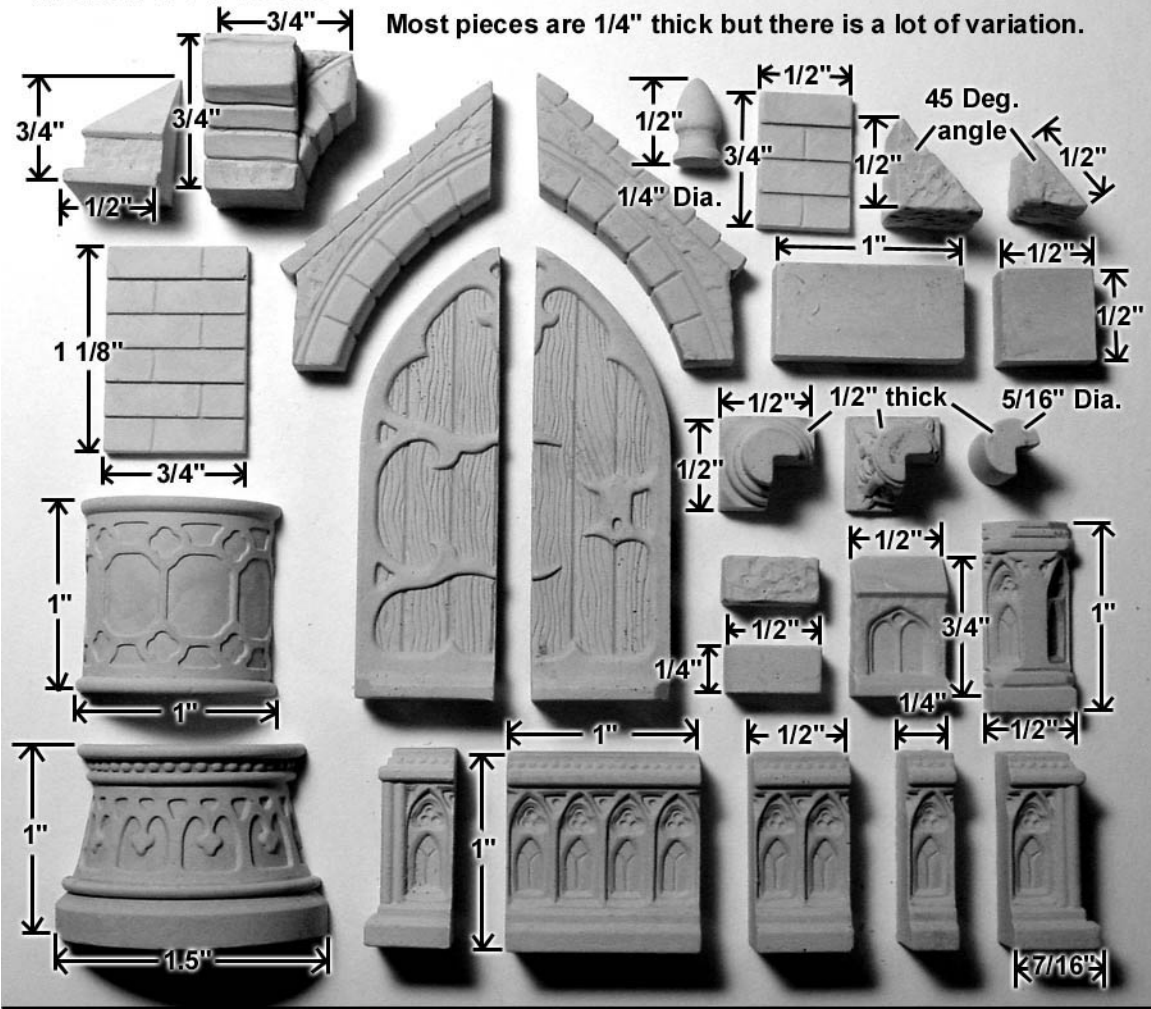

Mold #42 Pieces

Blocks shown actual size.

Most pieces are 1/4" thick but there is a lot of variation.

Door and arch details.