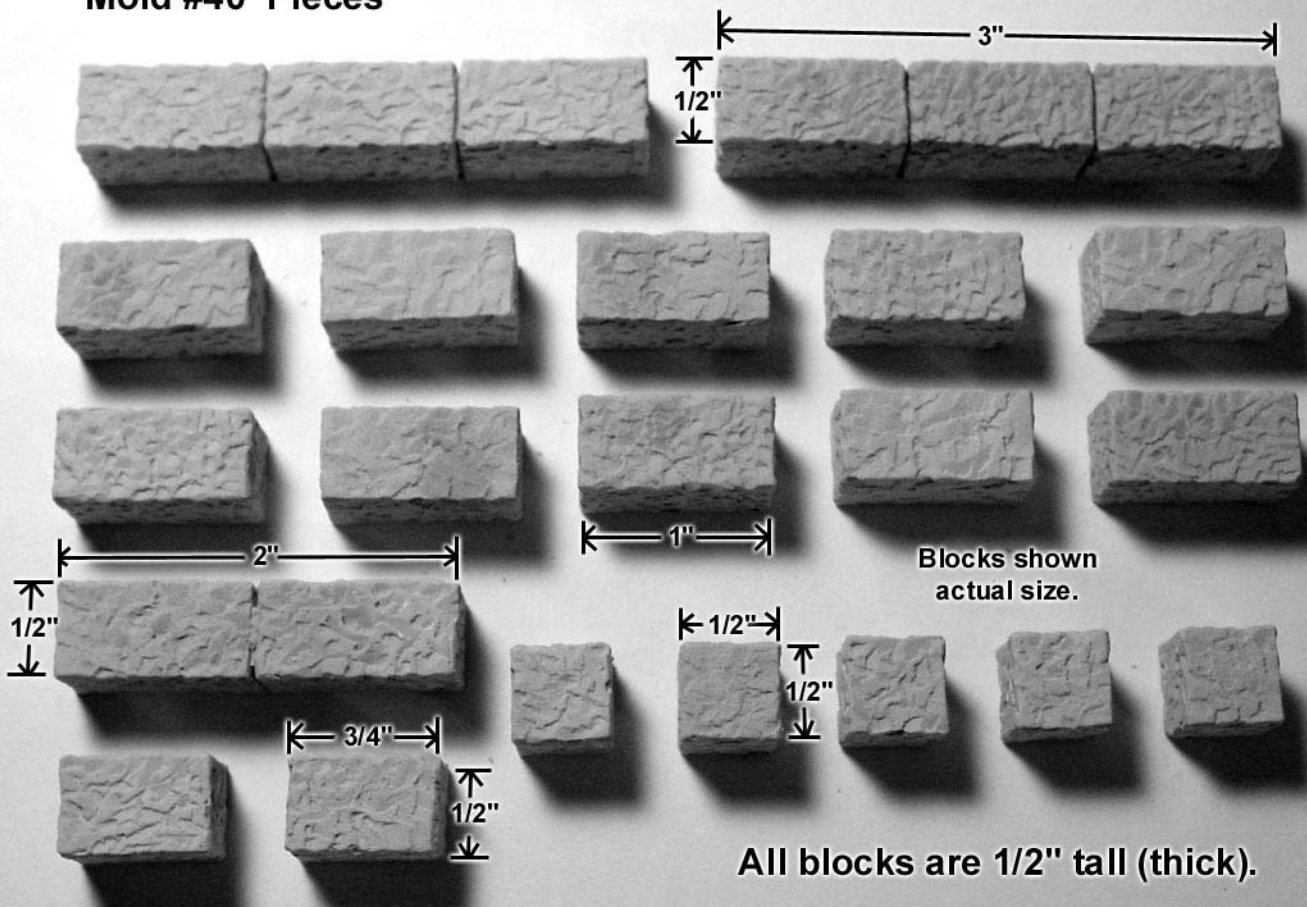

Mold #40 Pieces

Blocks shown actual size.

All blocks are 1/2" tall (thick).