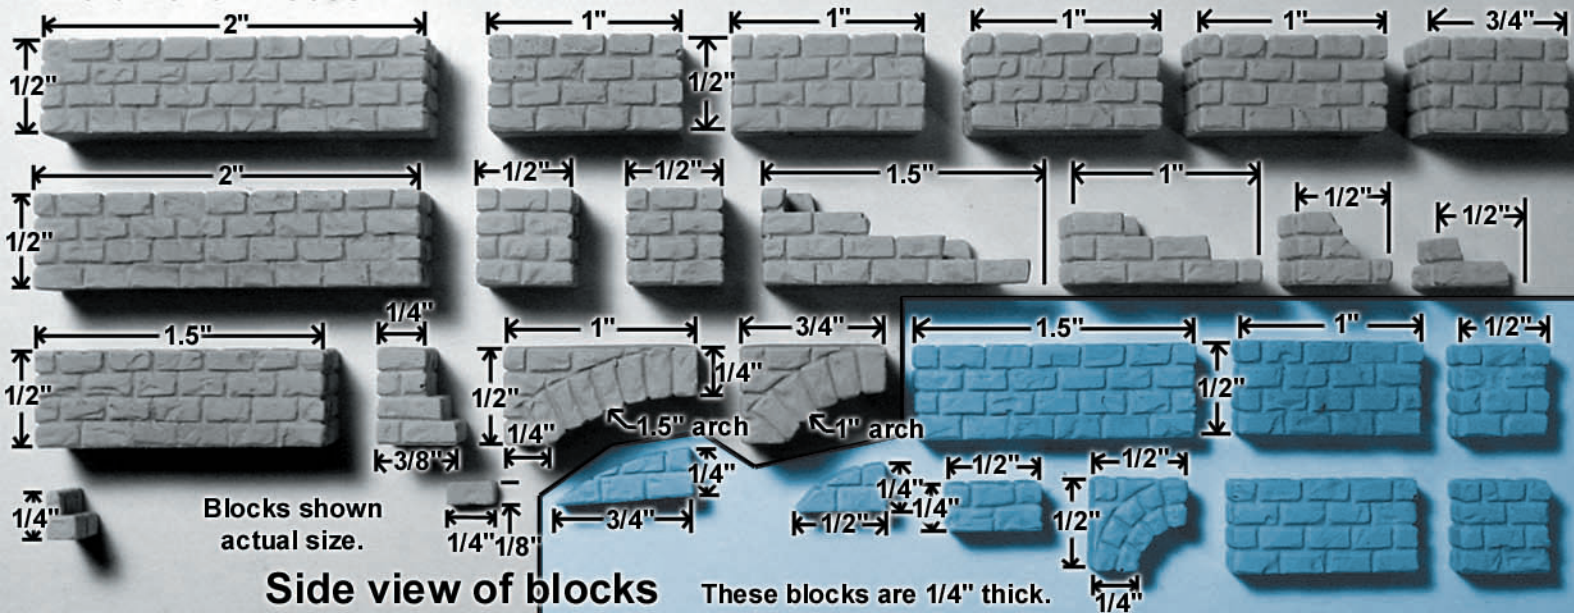

Mold #343 Pieces

These blocks are 1/2" thick.

Top view of blocks

This arch is 1/4" thick.

These arches are 1/2" thick.