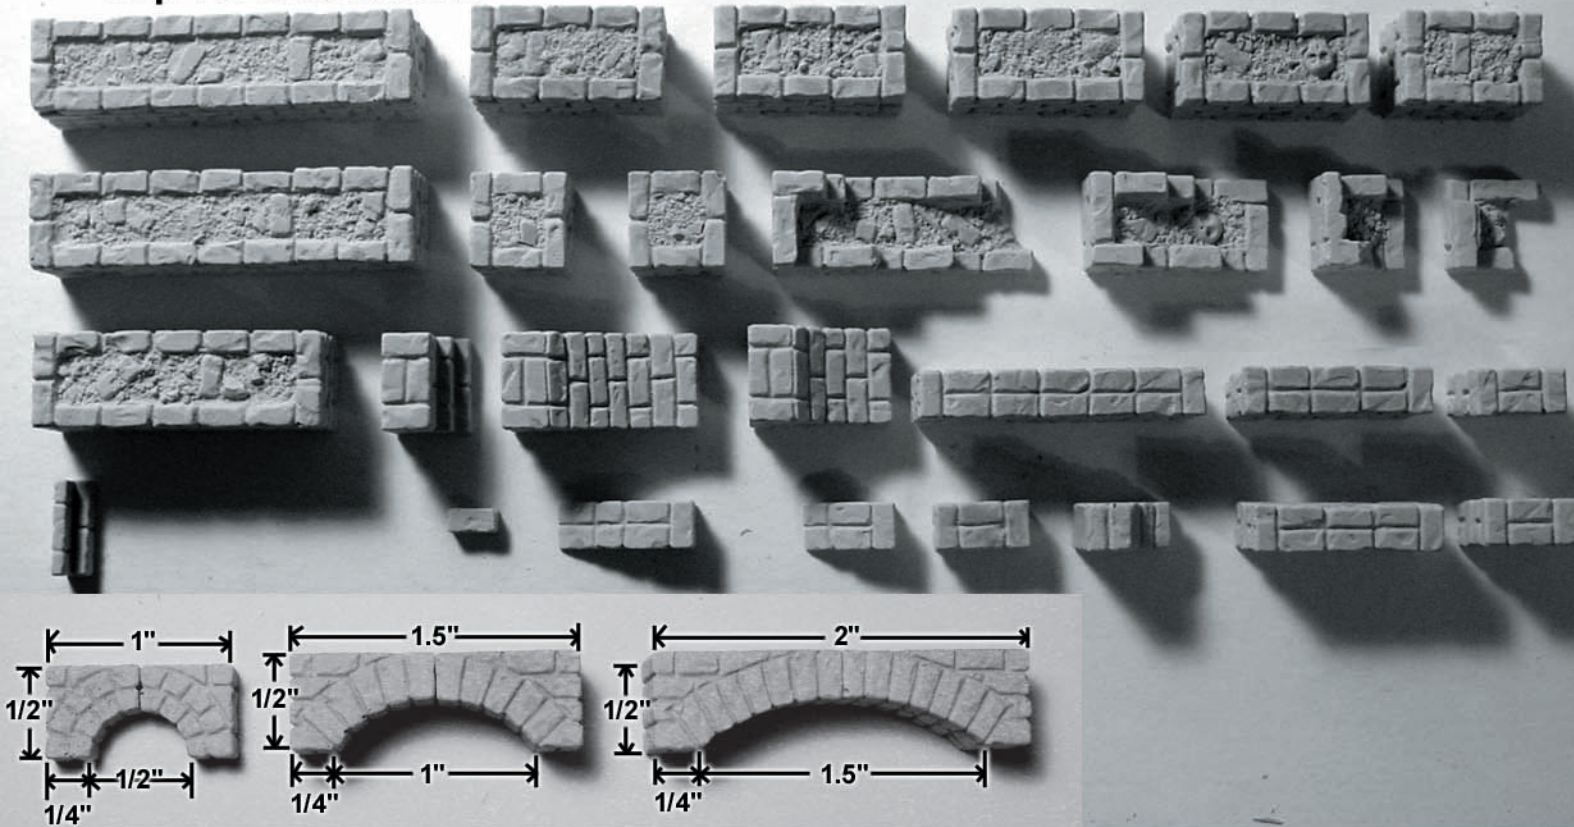

Mold #343 Pieces

These blocks are 1/2" thick.

Top view of blocks

This arch is 1/4" thick.

These arches are 1/2" thick.