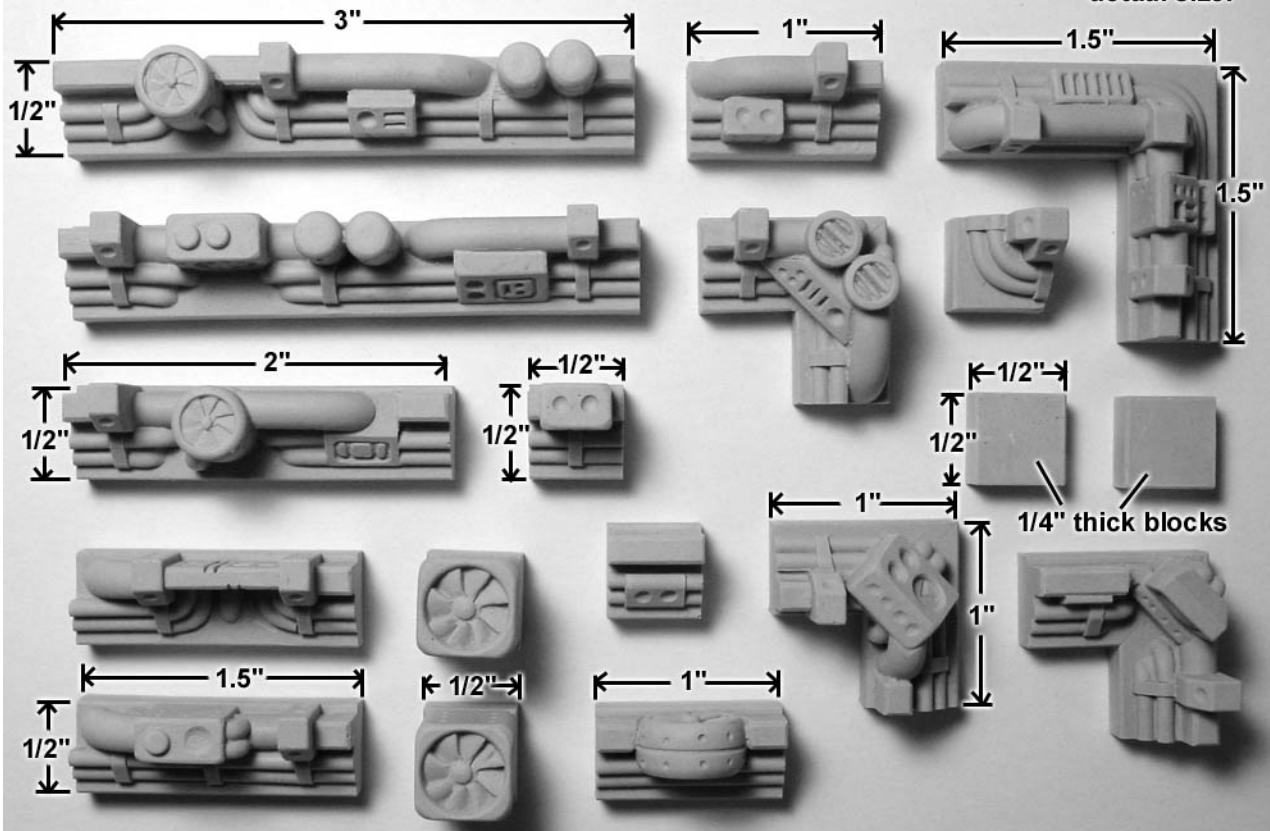

Mold #325 Pieces

All blocks are 3/4" tall unless otherwise noted.

Blocks shown actual size.

Side View Detail