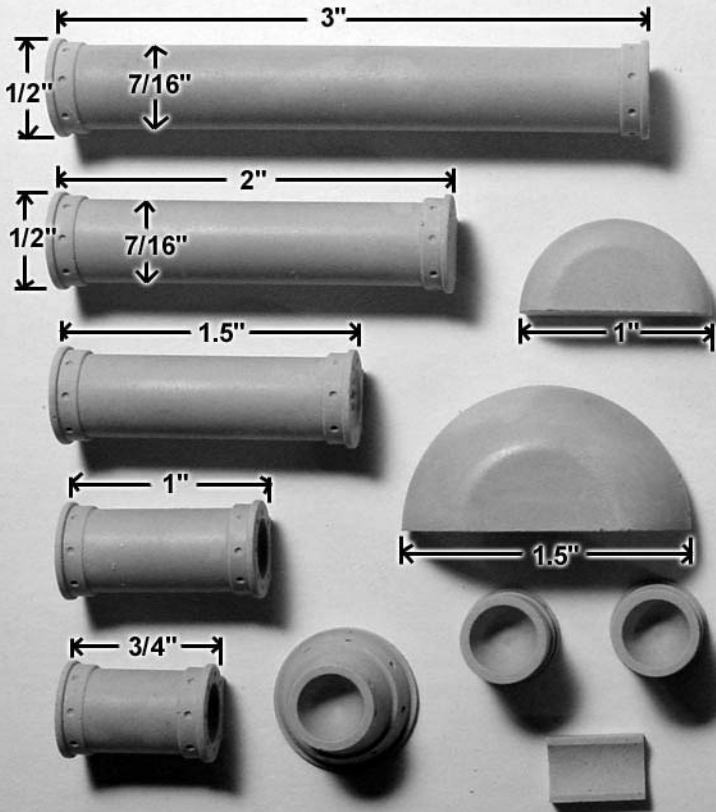

**Mold #321 Pieces**

Blocks shown actual size.

1.5" Dia.

1" Dia.

Assembled tank ends.

90 deg. el side view.

Large pipe adapter side view.