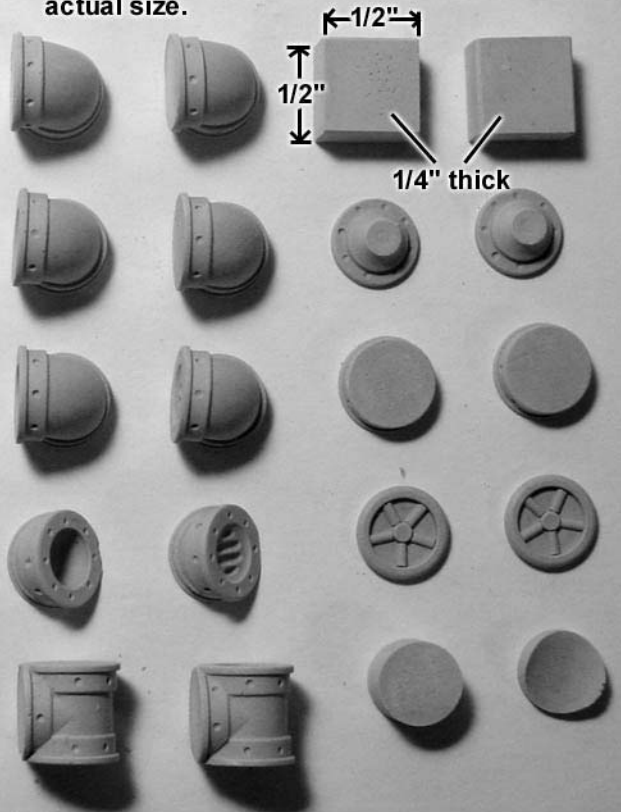

**Mold #321 Pieces**

Blocks shown actual size.

1.5" Dia.

1" Dia.

Assembled tank ends.

90 deg. el side view.

Large pipe adapter side view.