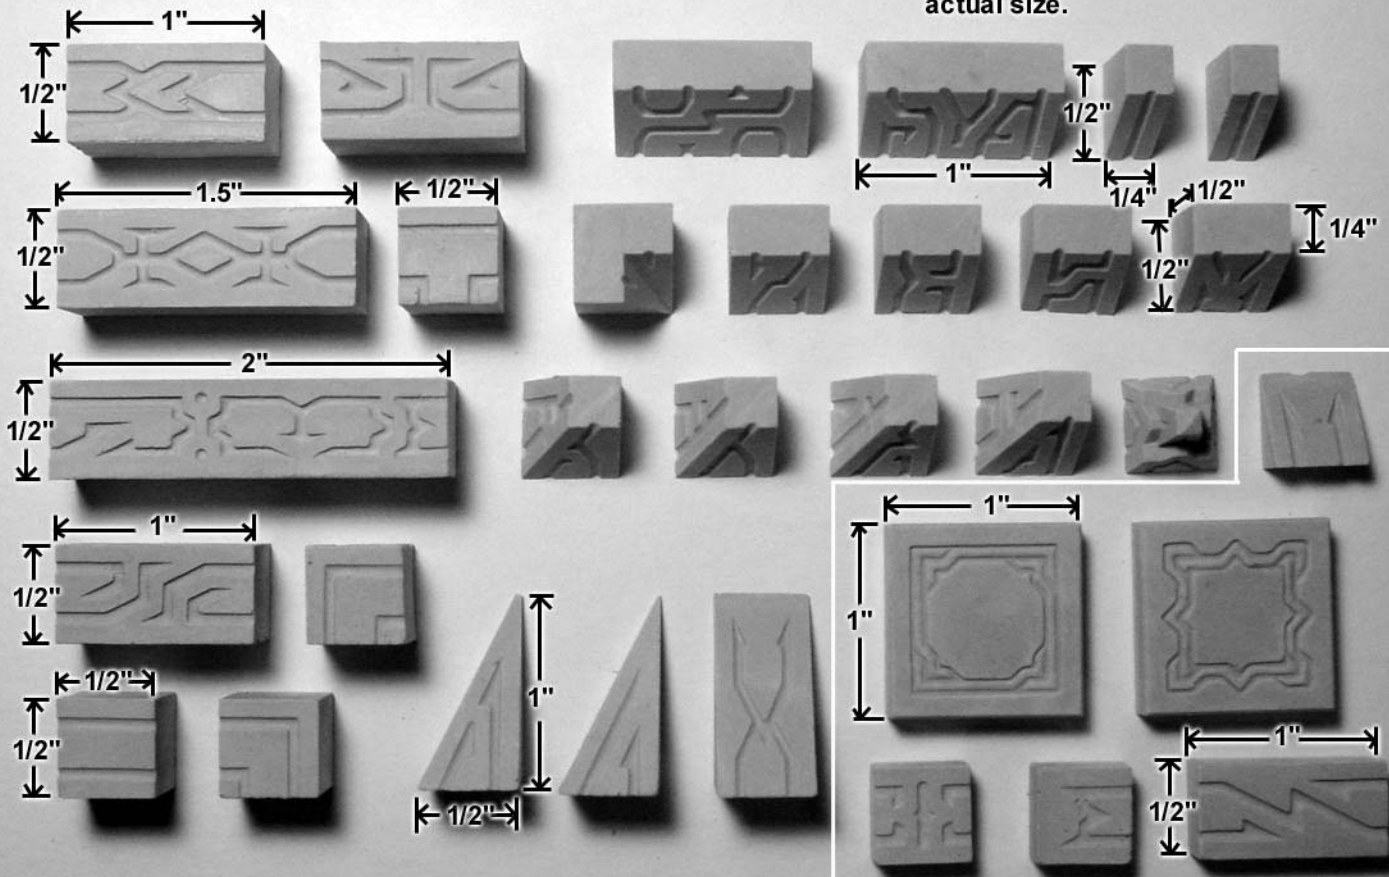

Mold #311 Pieces

These blocks are 1/2" thick.

Blocks shown actual size.

These blocks are 1/4" thick.