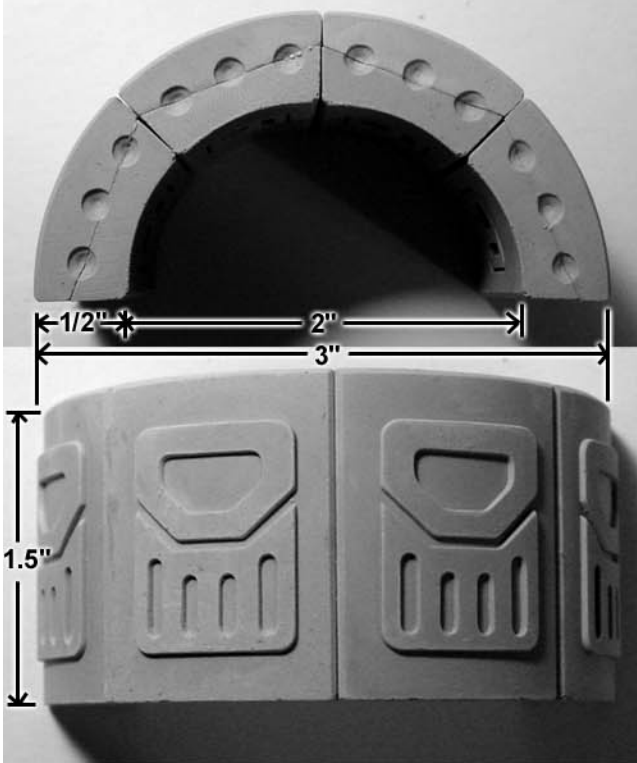

Mold #303 Pieces

These blocks are 1/4" thick. Blocks shown actual size.

These two blocks fit together to make a curved wall section.

These blocks are of various thickness.

Detail of Assembled Pieces

Assembled pieces shown actual size.

2" outside diameter