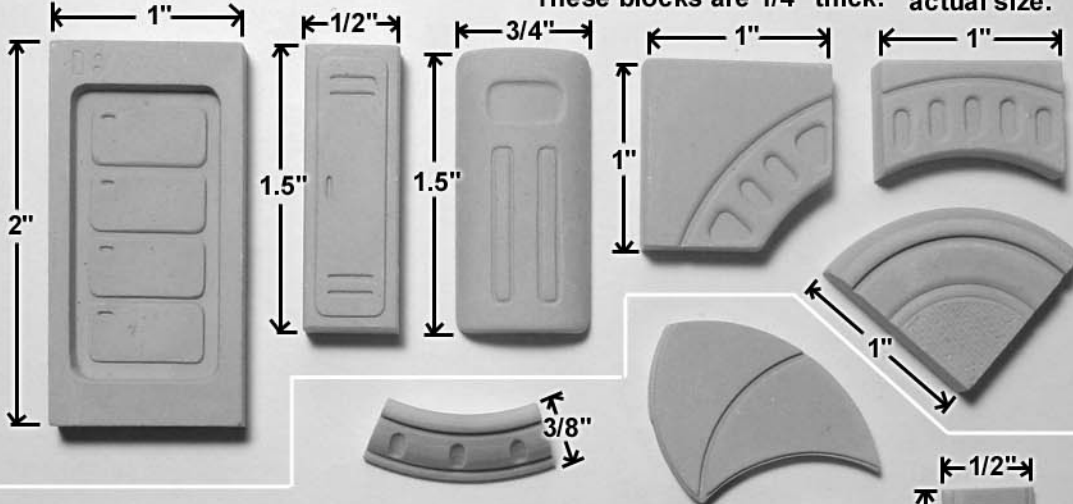

Mold #303 Pieces

These blocks are 1/4" thick. Blocks shown actual size.

These two blocks fit together to make a curved wall section.

These blocks are of various thickness.

Detail of Assembled Pieces

Assembled pieces shown actual size.

2" outside diameter