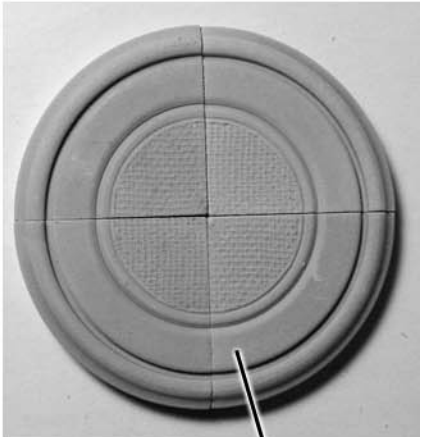

Mold #303 Pieces

These blocks are 1/4" thick. Blocks shown actual size.

These two blocks fit together to make a curved wall section.

These blocks are of various thickness.

Detail of Assembled Pieces

Assembled pieces shown actual size.

2" outside diameter