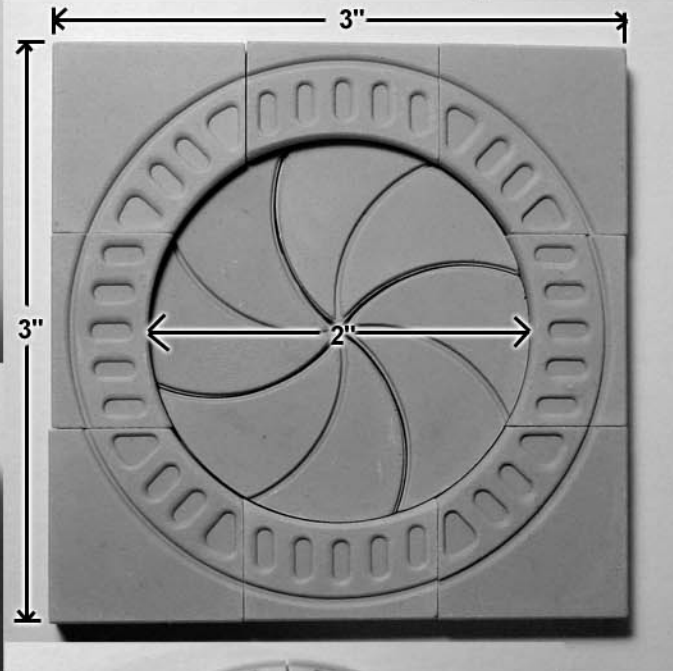

Mold #303 Pieces

These blocks are 1/4" thick. Blocks shown actual size.

These two blocks fit together to make a curved wall section.

These blocks are of various thickness.

Detail of Assembled Pieces

Assembled pieces shown actual size.

2" outside diameter