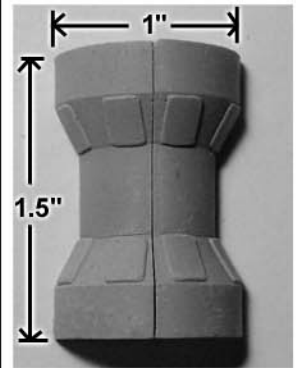

Mold #303 Pieces

These blocks are 1/4" thick. Blocks shown actual size.

These two blocks fit together to make a curved wall section.

These blocks are of various thickness.

Detail of Assembled Pieces

Assembled pieces shown actual size.

2" outside diameter