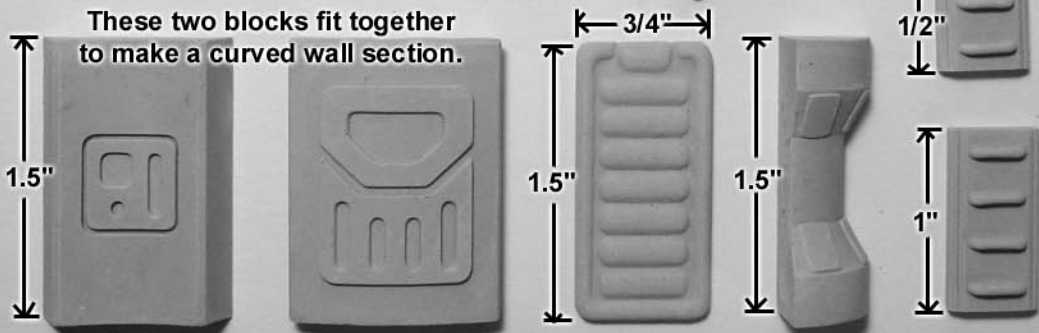

Mold #303 Pieces

These blocks are 1/4" thick. Blocks shown actual size.

These two blocks fit together to make a curved wall section.

These blocks are of various thickness.

Detail of Assembled Pieces

Assembled pieces shown actual size.

2" outside diameter