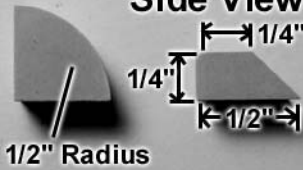

Mold #300 Pieces

These blocks are 1/2" thick.

Blocks shown actual size.

These blocks are 1/4" thick.

Side View Details

1/2" Radius