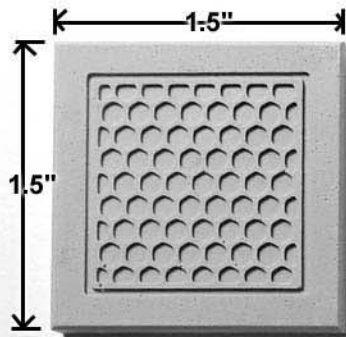

**Mold #277 Pieces**

All blocks are 1/4" thick.

Blocks shown actual size.

Sample floor painted black and dry brushed with silver.