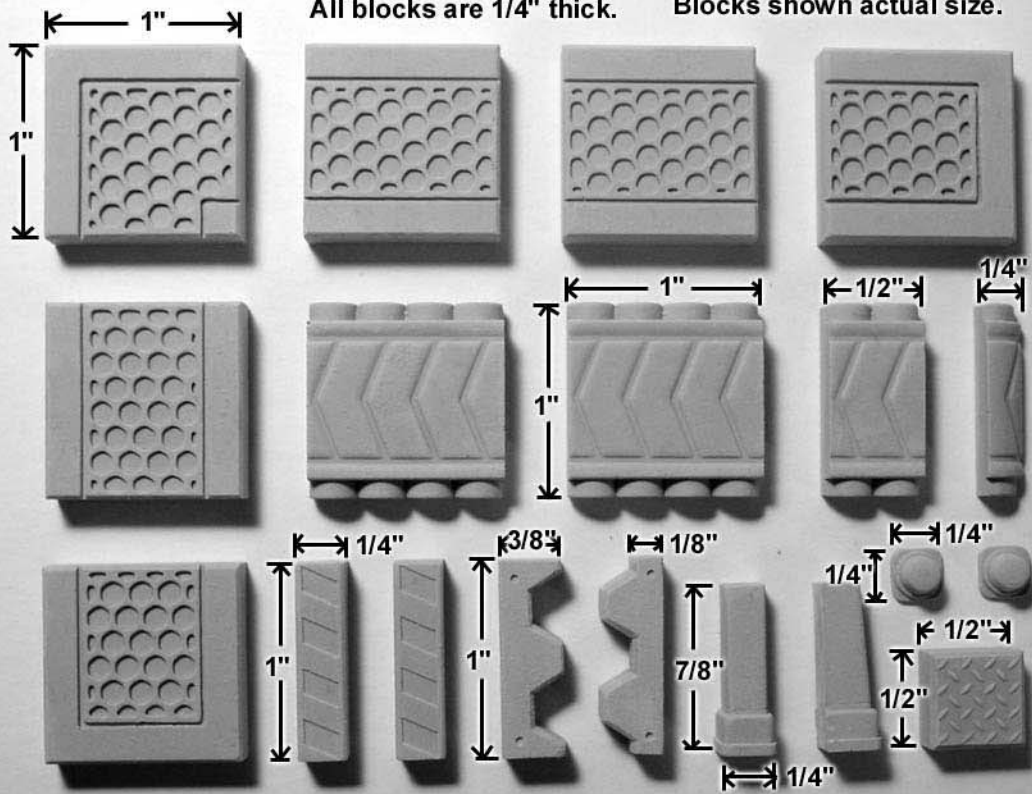

**Mold #272 Pieces**

All blocks are 1/4" thick.

Blocks shown actual size.

**Detail of assembled and painted floor section.**