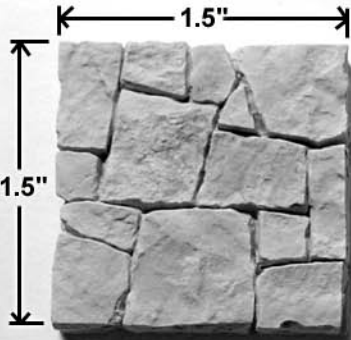

Mold #269 Pieces

All blocks are 1/4" thick.

Blocks shown actual size.

Floor section shown painted using the earth tone colors.