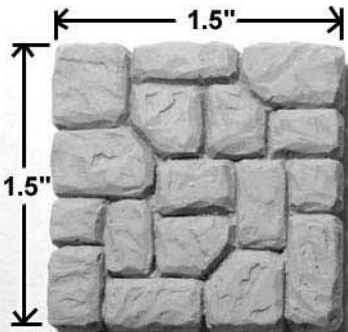

Mold #265 Pieces

All blocks are 1/4" thick.

Blocks shown
actual size.

Detail of assembled and painted floor section.