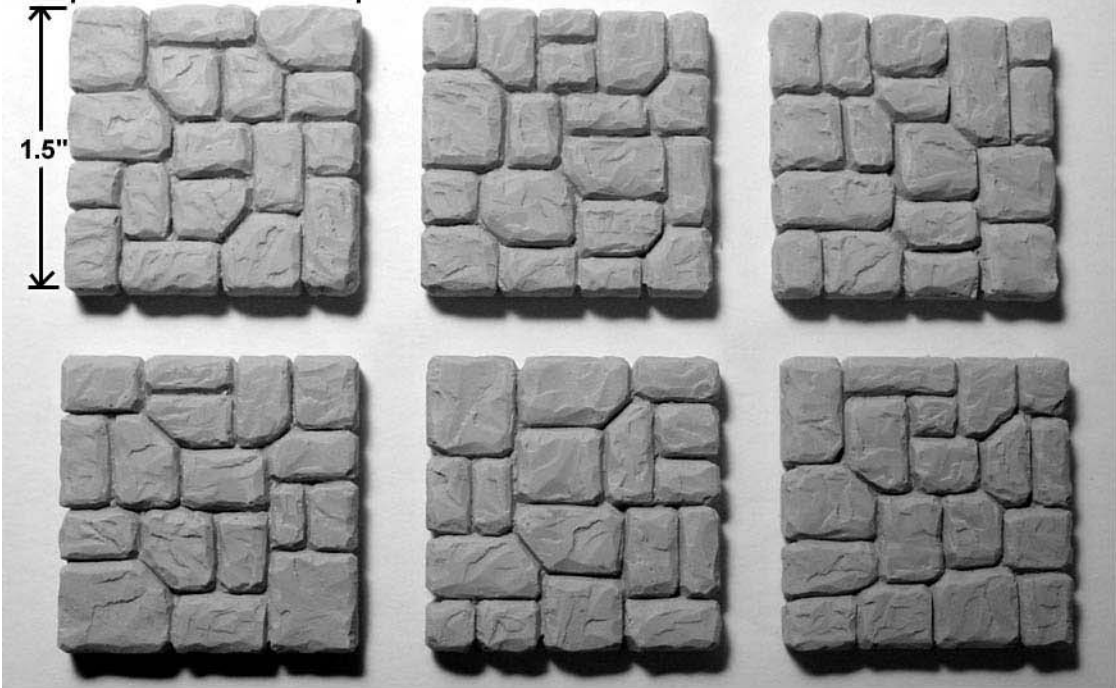

Mold #265 Pieces

All blocks are 1/4" thick.

Blocks shown
actual size.

Detail of assembled and painted floor section.