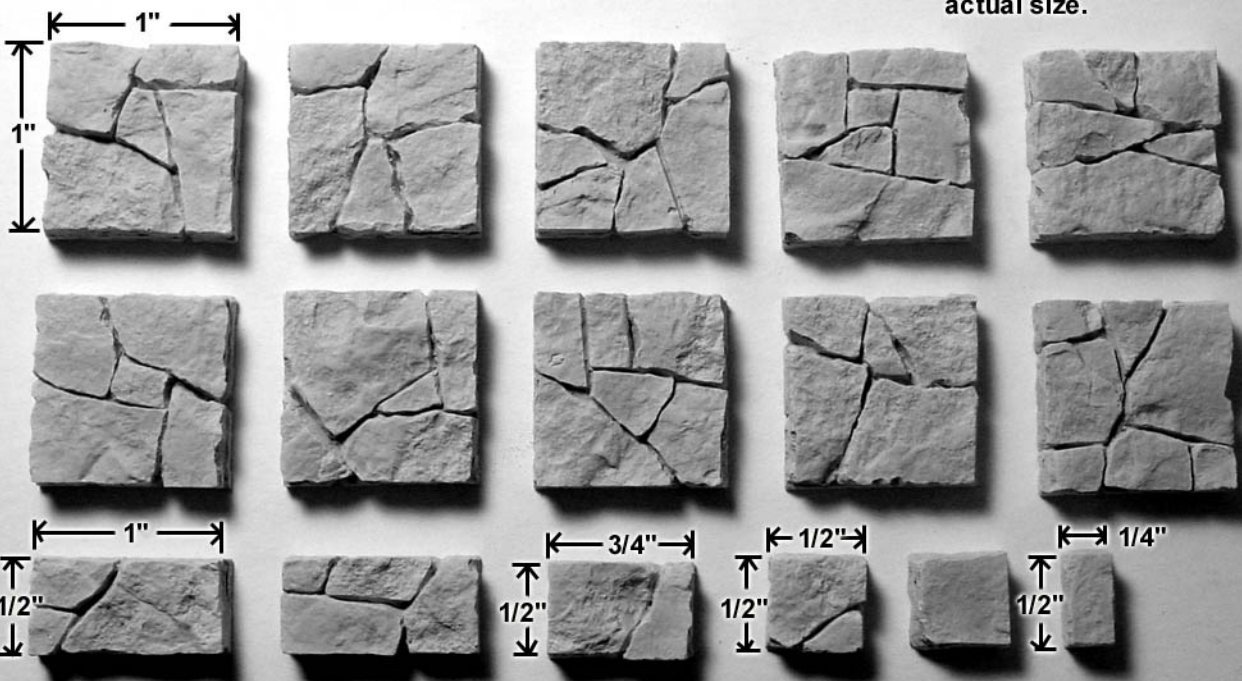

Mold #264 Pieces

All blocks are 1/4" thick.

Blocks shown actual size.

Floor section shown painted using earth tone colors.