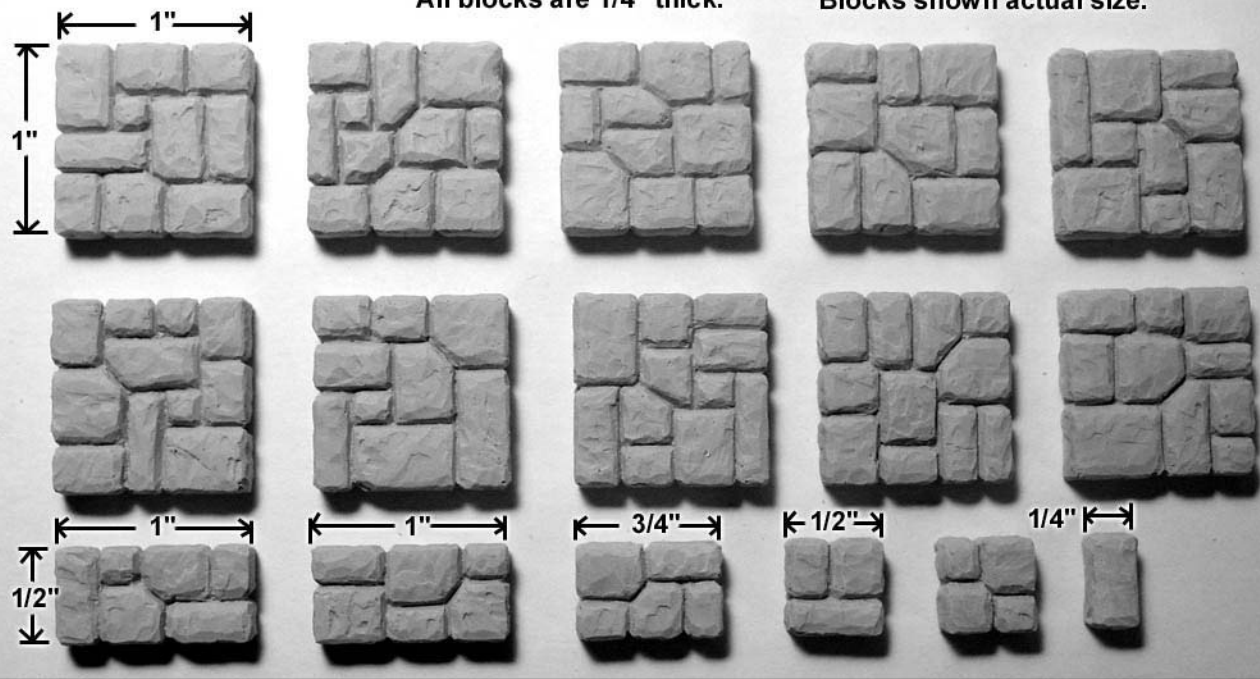

### Mold #260 Pieces

All blocks are 1/4" thick.

Blocks shown actual size.

Detail of assembled and painted floor section.