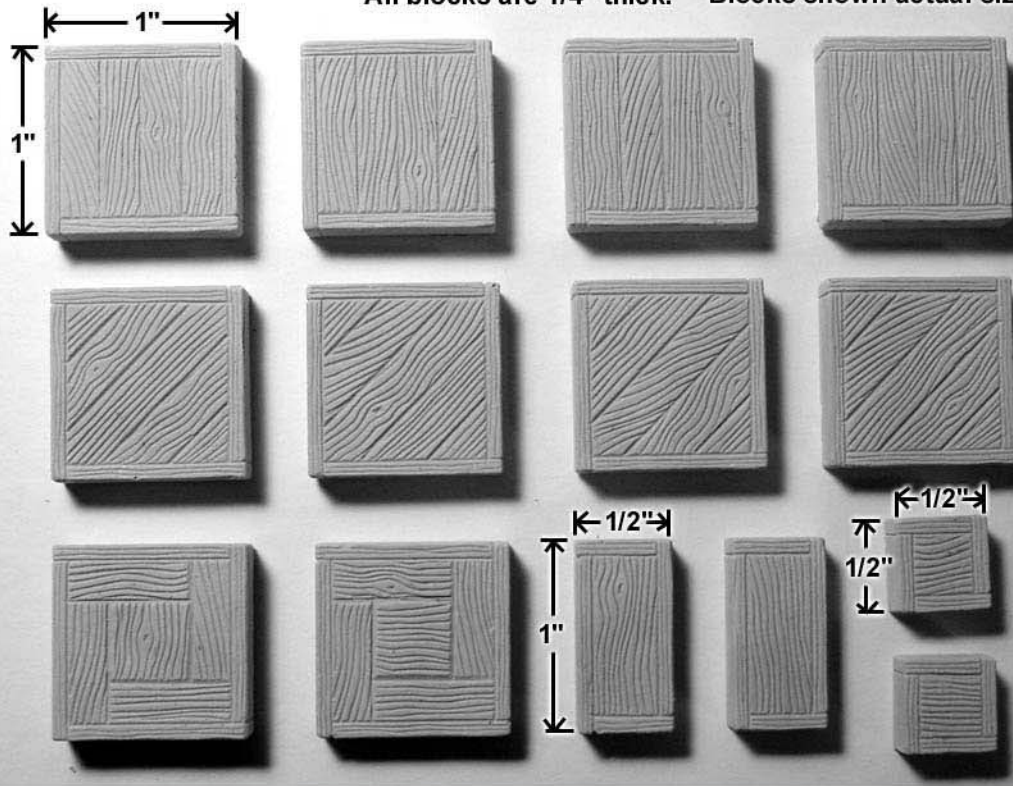

Mold #221 Pieces

All blocks are 1/4" thick. Blocks shown actual size.

Detail of assembled floor sample.