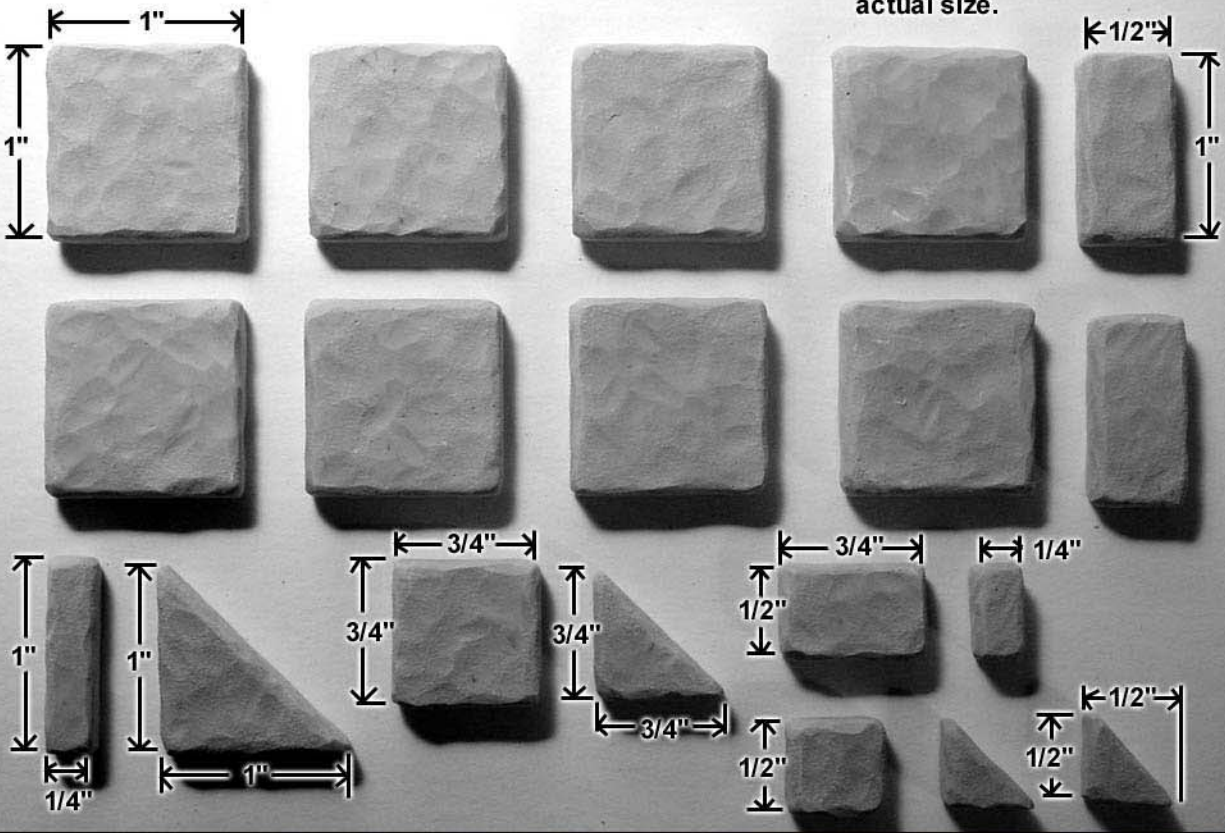

Mold #206 Pieces

All blocks are 1/4" thick.

Blocks shown actual size.

Detail of assembled and painted floor section.