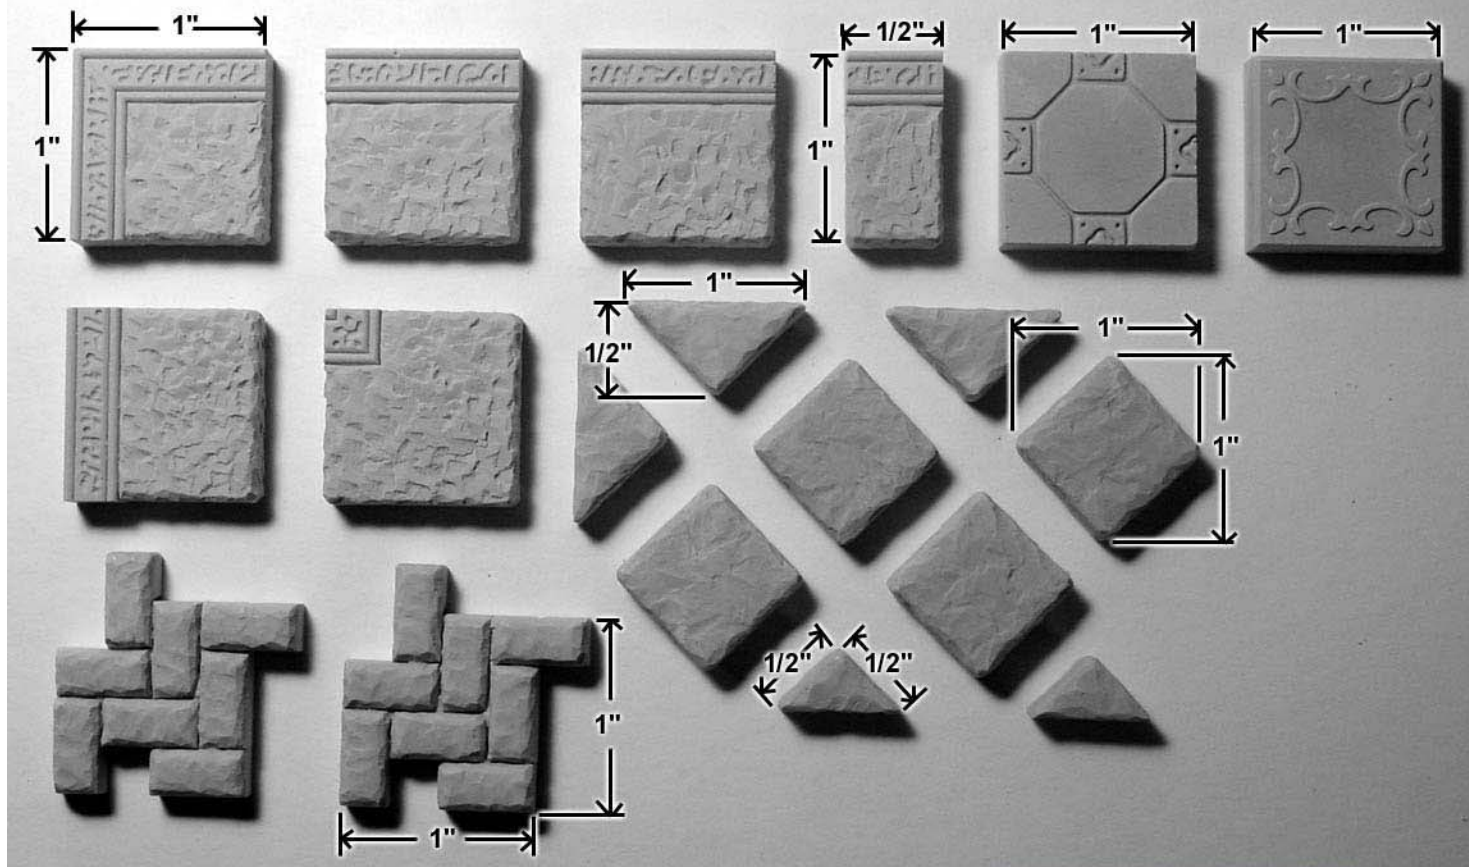

Mold #205 Pieces

All blocks are 1/4" thick.

Blocks shown actual size.

Detail of assembled and painted floor section.