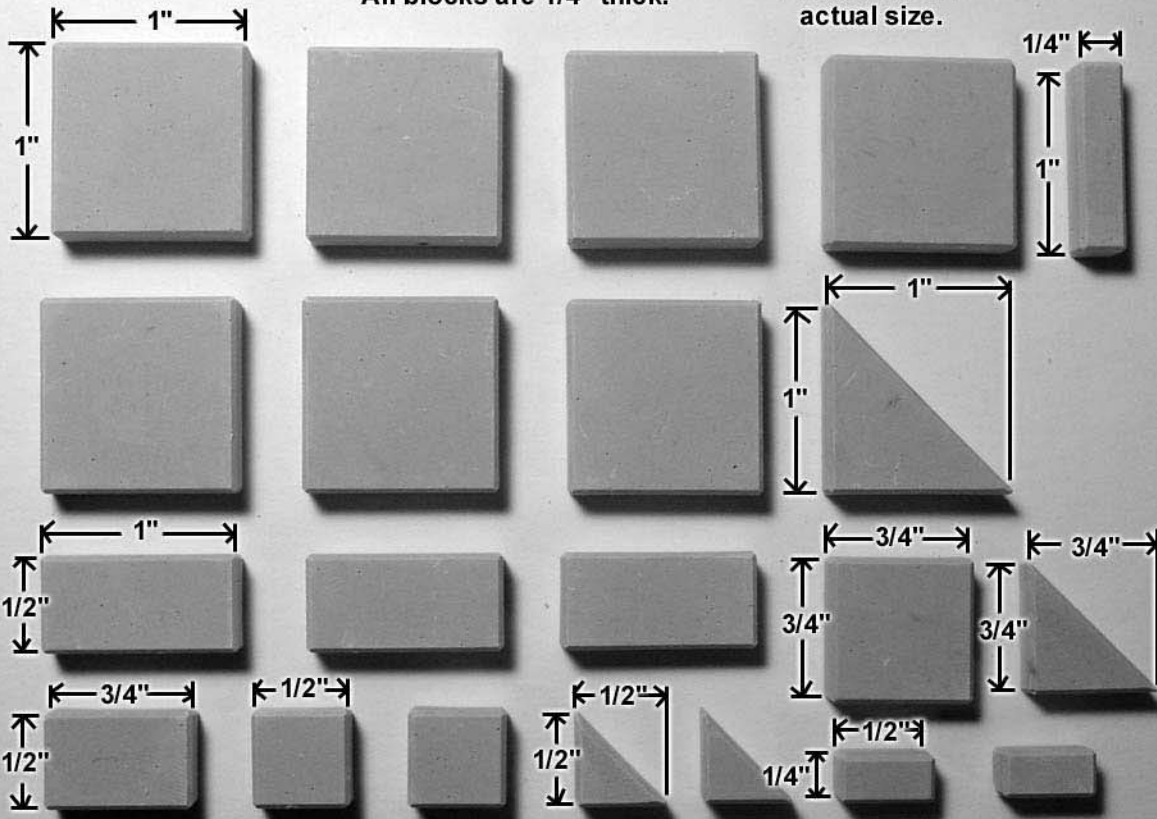

# Mold #202 Pieces

All blocks are 1/4" thick.

Blocks shown actual size.

Detail of assembled and painted floor section.