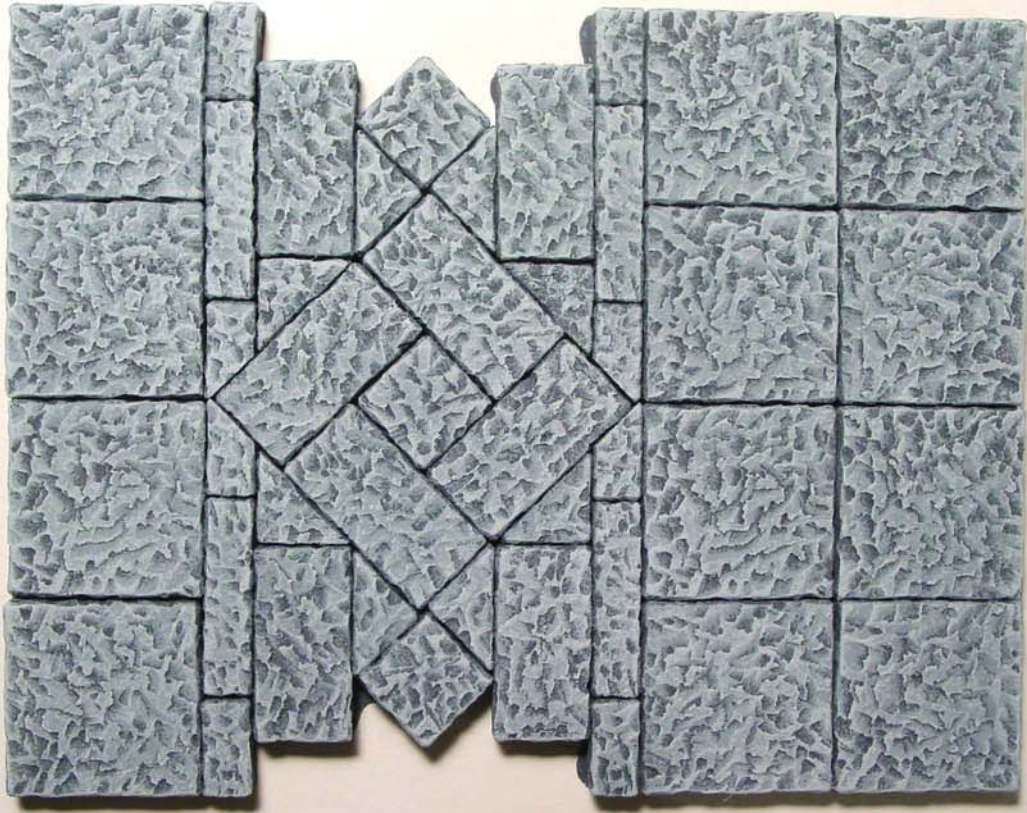

Mold #201 Pieces

These blocks are 1/4" thick.

Sample of painted floor section.

Smallest blocks were sanded at an angle to fit design.