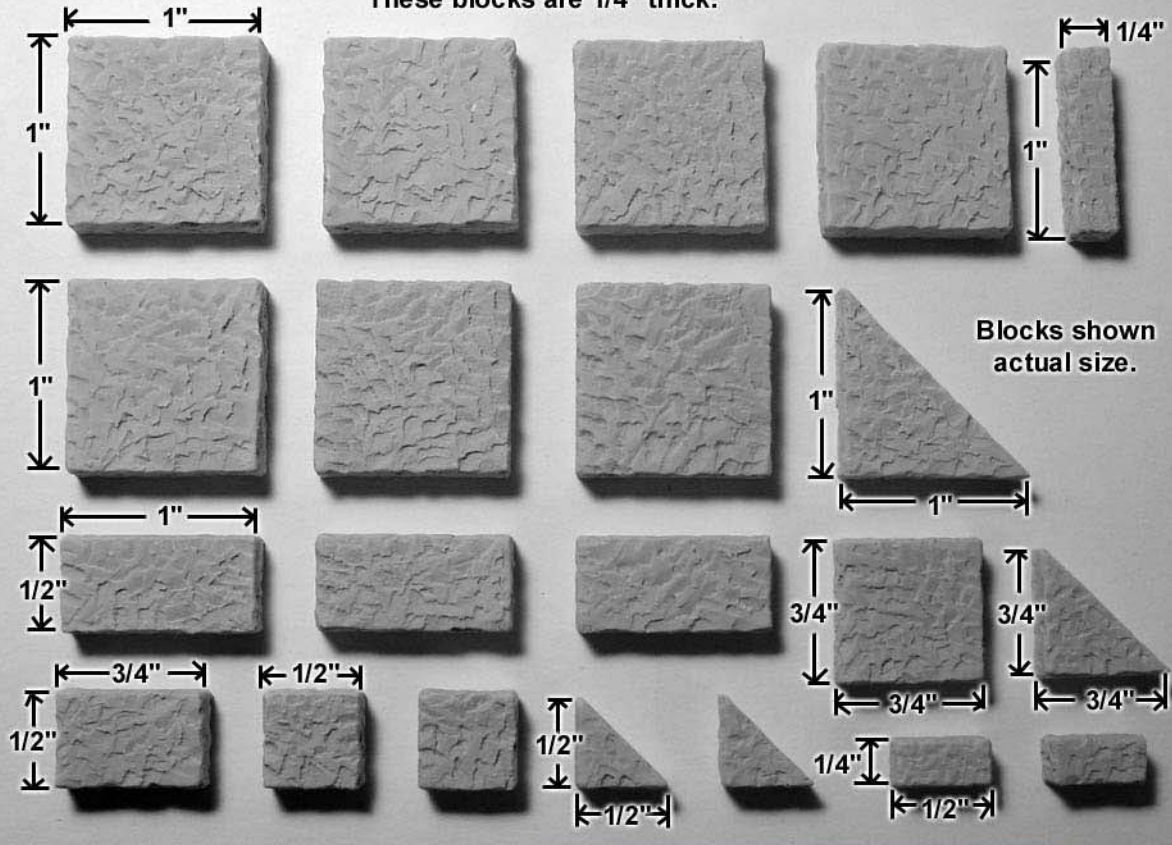

Mold #201 Pieces

These blocks are 1/4" thick.

Sample of painted floor section.

Smallest blocks were sanded at an angle to fit design.